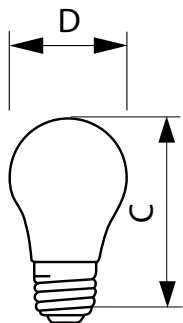

Appliance

BC-40A15/LL 120V 12/1 PS

The Philips Appliance bulb provides the perfect option to light your refrigerator, oven and other household appliances.

Product data

General Information	
Cap-Base	E26 [Single Contact Medium Screw]
Operating Position	UNIVERSAL [Any or Universal (U)]
Rated Lifetime (Hours)	1,750 hour(s)
Lighting Technology	Incandescent
Light Technical	
Luminous Flux	400 lumen
Operating and Electrical	
Power Consumption	40 W
Voltage (Nom)	120 V
Voltage (Nom)	120 V
Mechanical and Housing	
Bulb Finish	Clear

Bulb Shape	A15 [A 15mm]
Product Data	
Order product name	BC-40A15/LL 120V 12/1 PS
Order code	925274136324
Numerator - Quantity Per Pack	1
Numerator - Packs per outer box	12
Material Nr. (12NC)	925274136324
Full product name	BC-40A15/LL 120V 12/1 PS
EAN/UPC - Case	50046677107708
EAN/UPC - Product/Case	046677107703

Appliance

Dimensional drawing

Product

BC-40A15/LL 120V 12/1 PS