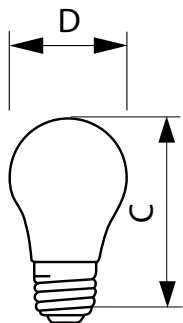

### Product data

General Information	
Cap-Base	E26 [Single Contact Medium Screw]
Operating Position	UNIVERSAL [Any or Universal (U)]
Rated Lifetime (Hours)	1,750 hour(s)
Lighting Technology	Incandescent
Light Technical	
Luminous Flux	400 lm
Operating and Electrical	
Power Consumption	40 W
Voltage (Nom)	120 V
Voltage (Nom)	120 V
Mechanical and Housing	
Bulb Finish	Clear

Bulb Shape	A15 [A 15mm]
Product Data	
Order product name	BC-40A15/LL 120V 12/1 PS
Full product name	BC-40A15/LL 120V 12/1 PS
Order code	299990
Material Nr. (12NC)	925274136324
Numerator - Quantity Per Pack	1
EAN/UPC - Product/Case	046677107703
Numerator - Packs per outer box	12
EAN/UPC - Case	50046677107708

### Dimensional drawing