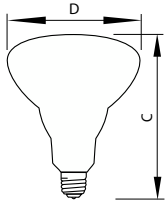

Product data

General Information	
Cap-Base	E26 [Single Contact Medium Screw]
Operating Position	UNIVERSAL [Any or Universal (U)]
Rated Lifetime (Hours)	2,500 hour(s)
Lighting Technology	Incandescent

Light Technical	
Beam Angle (Nom)	55 degree(s)
Luminous Flux (Max)	620 lm
Luminous Flux	610 lm

Operating and Electrical	
Power Consumption	65 W
Voltage (Nom)	120 V
Voltage (Nom)	120 V

Mechanical and Housing	
Bulb Finish	Frosted
Bulb Shape	BR30

Product Data	
Order product name	65BR30/FL55/LL 120V 4/3
Full product name	65BR30/FL55/LL 120V 4/3
Order code	167718
Material Nr. (12NC)	920681636372
Numerator - Quantity Per Pack	1
EAN/UPC - Product/Case	046677167745
Numerator - Packs per outer box	4
EAN/UPC - Case	50046677167719

DuraMax Reflector Flood

Dimensional drawing

Product

65BR30/FL55/LL 120V 4/3