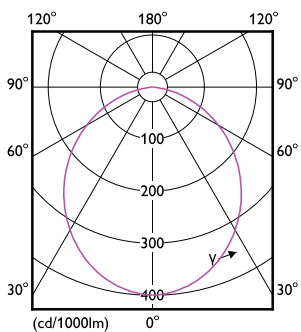

Photometric data

Light Distribution Diagram - DN027B LED9/CW D125 RD