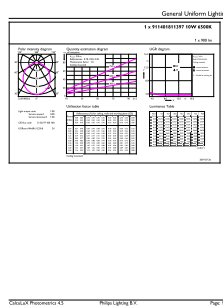

Controls and Dimming	
Dimmable	No
Driver/power unit/transformer	Power supply unit (On/Off)

Mechanical and Housing	
Housing Material	Plastic
Reflector material	Polycarbonate
Optic material	Polycarbonate
Housing Color	White
Overall length	33 mm
Overall width	33 mm
Overall height	33 mm
Overall diameter	150 mm
Dimensions (Height x Width x Depth)	33 x 33 x 33 mm

Dimensional drawing

Photometric data

Light Distribution Diagram - DN027B LED9/CW D125 RD

General uniform lighting - DN027B LED9/CW D125 RD