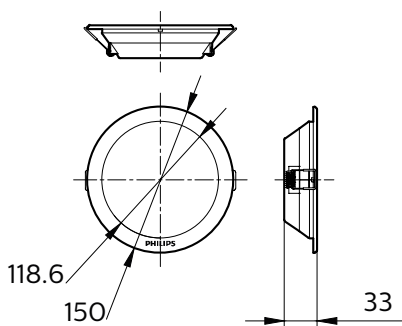

Controls and Dimming	
Dimmable	No
Driver/power unit/transformer	Power supply unit (On/Off)

Mechanical and Housing	
Housing Material	Plastic
Reflector material	Polycarbonate
Optic material	Polycarbonate
Housing Color	White
Overall length	33 mm
Overall width	33 mm
Overall height	33 mm
Overall diameter	150 mm
Dimensions (Height x Width x Depth)	33 x 33 x 33 mm

Dimensional drawing

Photometric data

Light Distribution Diagram - DN027B LED9/CW D125 RD

General uniform lighting - DN027B LED9/CW D125 RD