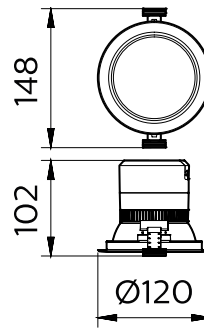

## Dimensional drawing

Dimensional drawing

General Information	
Driver included	Yes
Flammability mark	For mounting on normally flammable surfaces
Glow-wire test	Temperature 650 °C, duration 30 s
Light source replaceable	No
Number of gear units	1 unit
Light Technical	
Optical cover type	Transparent bowl with white cover
Color rendering index (CRI)	>80
Optic type	High-gloss high reflectance
Mechanical and Housing	
Housing Color	Black and white
Approval and Application	
Mech. impact protection code	IK02
Initial Performance (IEC Compliant)	
Luminous flux tolerance	+/-10%
Over Time Performance (IEC Compliant)	
Median useful life L80B50	43,000 hour(s)
Median useful life L90B50	20,000 hour(s)