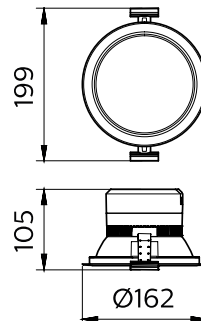

## Dimensional drawing

Dimensional drawing

General Information	
Driver included	Yes
Flammability mark	For mounting on normally flammable surfaces
Glow-wire test	Temperature 650 °C, duration 30 s
Light source replaceable	No
Number of gear units	1 unit
Light Technical	
Optical cover type	Transparent bowl with white cover
Color rendering index (CRI)	>80
Optic type	High-gloss high reflectance
Mechanical and Housing	
Housing Color	Black and white
Approval and Application	
Mech. impact protection code	IK02
Initial Performance (IEC Compliant)	
Luminous flux tolerance	+/-10%
Over Time Performance (IEC Compliant)	
Median useful life L80B50	43,000 hour(s)
Median useful life L90B50	20,000 hour(s)