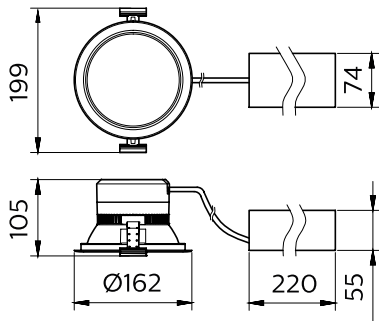

## Dimensional drawing

Dimensional drawing

General Information	
Driver included	Yes
Flammability mark	For mounting on normally flammable surfaces
Glow-wire test	Temperature 650 °C, duration 30 s
Light source replaceable	No
Number of gear units	1 unit
Light Technical	
Optical cover type	Transparent bowl with white cover
Color rendering index (CRI)	>80
Optic type	High-gloss high reflectance
Mechanical and Housing	
Housing Color	Black and white
Approval and Application	
Mech. impact protection code	IK02
Initial Performance (IEC Compliant)	
Luminous flux tolerance	+/-10%
Over Time Performance (IEC Compliant)	
Median useful life L80B50	43,000 hour(s)
Median useful life L90B50	20,000 hour(s)