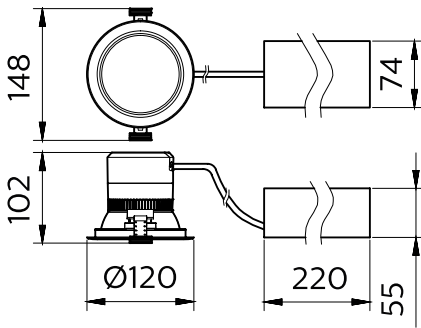

## Dimensional drawing

Dimensional drawing

General Information	
Driver included	Yes
Flammability mark	For mounting on normally flammable surfaces
Glow-wire test	Temperature 650 °C, duration 30 s
Light source replaceable	No
Number of gear units	1 unit
Light Technical	
Optical cover type	Transparent bowl with white cover
Color rendering index (CRI)	>80
Optic type	High-gloss high reflectance
Mechanical and Housing	
Housing Color	Black and white
Approval and Application	
Mech. impact protection code	IK02
Initial Performance (IEC Compliant)	
Luminous flux tolerance	+/-10%
Over Time Performance (IEC Compliant)	
Median useful life L80B50	43,000 hour(s)
Median useful life L90B50	20,000 hour(s)