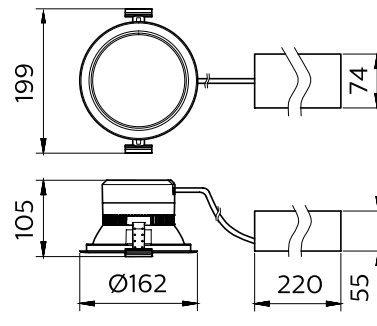

## Dimensional drawing

Dimensional drawing

General Information	
Driver included	Yes
Flammability mark	For mounting on normally flammable surfaces
Glow-wire test	Temperature 650 °C, duration 30 s
Light source replaceable	No
Number of gear units	1 unit
Light Technical	
Optical cover type	Transparent bowl with white cover
Color rendering index (CRI)	>80
Optic type	High-gloss high reflectance
Mechanical and Housing	
Housing Color	Black and white
Approval and Application	
Mech. impact protection code	IK02
Initial Performance (IEC Compliant)	
Luminous flux tolerance	+/-10%
Over Time Performance (IEC Compliant)	
Median useful life L80B50	43,000 hour(s)
Median useful life L90B50	20,000 hour(s)