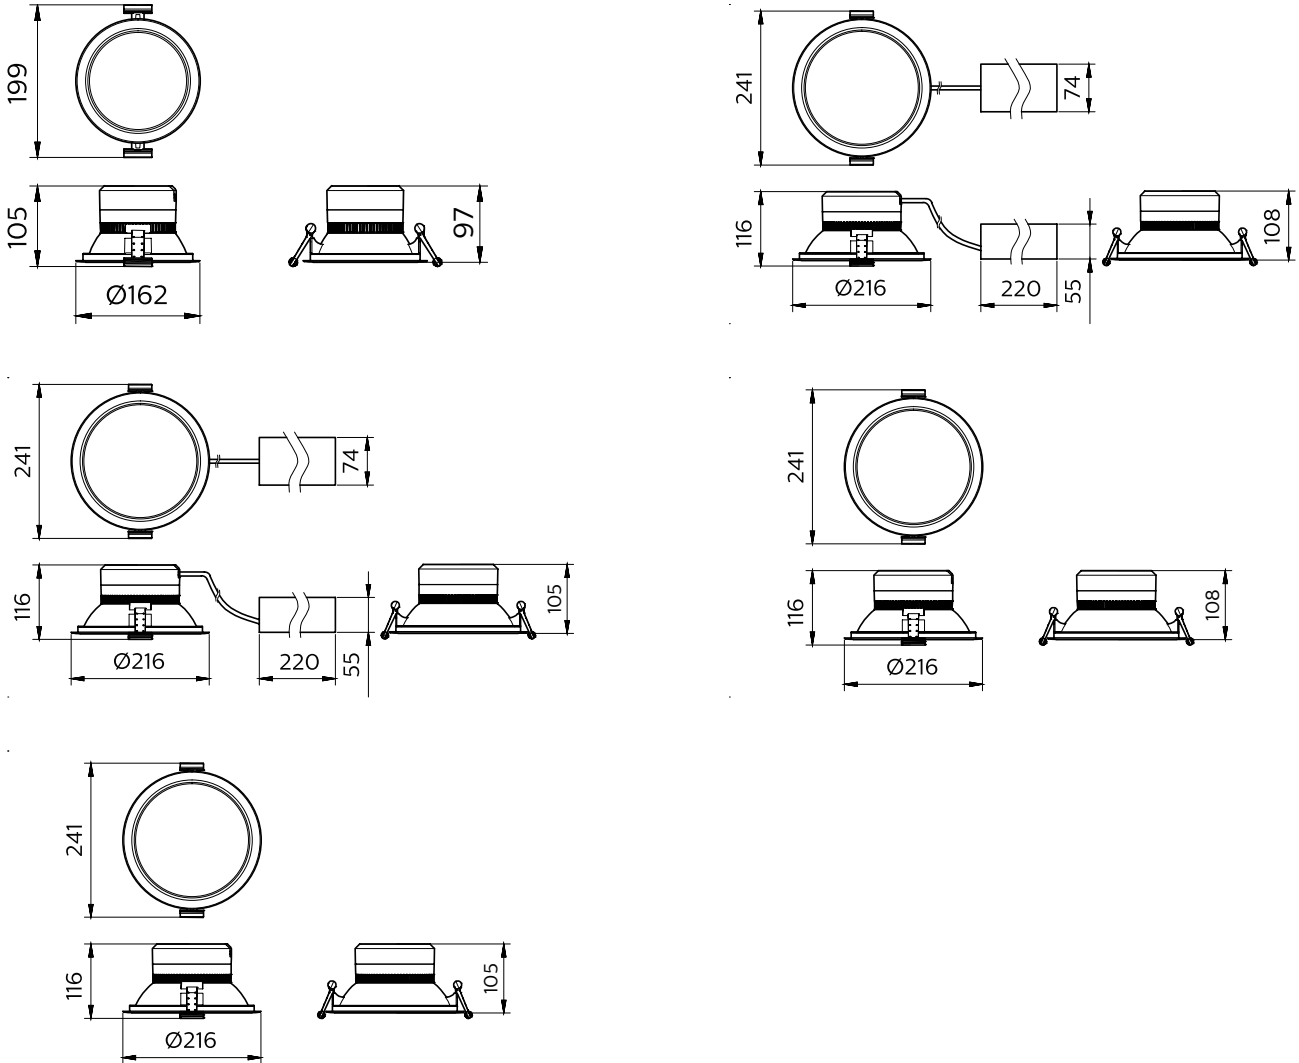

## Dimensional drawing

Dimensional drawing

General Information	
Driver included	Yes
Flammability mark	For mounting on normally flammable surfaces
Glow-wire test	Temperature 650 °C, duration 30 s
Light source replaceable	No
Number of gear units	1 unit
Light Technical	
Optical cover type	Transparent bowl with white cover
Color rendering index (CRI)	>80
Optic type	High-gloss high reflectance
Mechanical and Housing	
Housing Color	Black and white
Approval and Application	
Mech. impact protection code	IK02
Initial Performance (IEC Compliant)	
Luminous flux tolerance	+/-10%
Over Time Performance (IEC Compliant)	
Median useful life L80B50	43,000 hour(s)
Median useful life L90B50	20,000 hour(s)