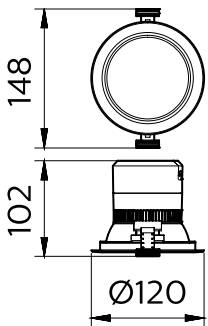

## Dimensional drawing

Dimensional drawing

General Information	
Driver included	Yes
Flammability mark	For mounting on normally flammable surfaces
Glow-wire test	Temperature 650 °C, duration 30 s
Light source replaceable	No
Number of gear units	1 unit
Light Technical	
Optical cover type	Transparent bowl with white cover
Color rendering index (CRI)	>80
Optic type	High-gloss high reflectance
Mechanical and Housing	
Housing Color	Black and white
Approval and Application	
Mech. impact protection code	IK02
Initial Performance (IEC Compliant)	
Luminous flux tolerance	+/-10%
Over Time Performance (IEC Compliant)	
Median useful life L80B50	43,000 hour(s)
Median useful life L90B50	20,000 hour(s)