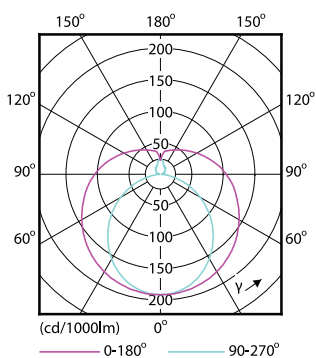

Cap-Base	G13
Rated Lifetime (Hours)	15000 hour(s)
Switching Cycle	50000
Nominal lifetime	15000 hour(s)

Light Technical

Beam Angle (Nom)	240 degree(s)
Color rendering index (CRI)	73
LLMF At End Of Nominal Lifetime (Nom)	70 %

Operating and Electrical

Input Frequency	50 to 60 Hz
Line Frequency	50 to 60 Hz
Starting Time (Nom)	0.5 s

Temperature

Ambient temperature range	-20 °C to 45 °C
T-Case Maximum (Nom)	60 °C

Controls and Dimming

Dimmable	No

Mechanical and Housing

Bulb Finish	Frosted
Bulb Shape	T8

Light Technical

Order Code	Full Product Name	Correlated Color		
		Temperature (Nom)	Color Code	Luminous Flux
929001184608	LEDtube 1200mm 16W 765 T8 AP C G	6500 K	765	1600 lm
929001184508	LEDtube 1200mm 16W 740 T8 AP C G	4000 K	740	1600 lm
929001184708	LEDtube 600mm 8W 740 T8 AP C G	4000 K	740	800 lm
929001184808	LEDtube 600mm 8W 765 T8 AP C G	6500 K	765	800 lm

Operating and Electrical

Order Code	Full Product Name	Power Consumption
929001184608	LEDtube 1200mm 16W 765 T8 AP C G	16 W
929001184508	LEDtube 1200mm 16W 740 T8 AP C G	16 W

Order Code	Full Product Name	Power Consumption
929001184708	LEDtube 600mm 8W 740 T8 AP C G	8 W
929001184808	LEDtube 600mm 8W 765 T8 AP C G	8 W

Approval and Application

Order Code	Full Product Name	Energy Consumption kWh/1000 h
929001184608	LEDtube 1200mm 16W 765 T8 AP C G	16 kWh
929001184508	LEDtube 1200mm 16W 740 T8 AP C G	16 kWh
929001184708	LEDtube 600mm 8W 740 T8 AP C G	8 kWh
929001184808	LEDtube 600mm 8W 765 T8 AP C G	8 kWh