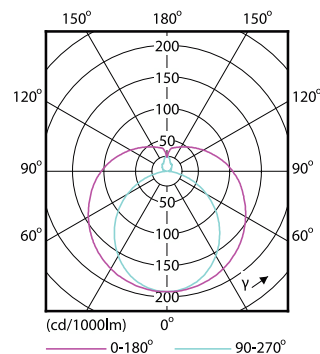

Cap-Base	G13
Rated Lifetime (Hours)	15000 hour(s)
Switching Cycle	50000
Nominal lifetime	15000 hour(s)

Light Technical

Beam Angle (Nom)	240 degree(s)
Color rendering index (CRI)	73
LLMF At End Of Nominal Lifetime (Nom)	70 %

Operating and Electrical

Input Frequency	50 to 60 Hz
Line Frequency	50 to 60 Hz
Starting Time (Nom)	0.5 s

Temperature

Ambient temperature range	-20 °C to 45 °C
T-Case Maximum (Nom)	60 °C

Controls and Dimming

Dimmable	No

Mechanical and Housing

Bulb Finish	Frosted
Bulb Shape	T8

Light Technical

Order Code	Full Product Name	Correlated Color		
		Temperature (Nom)	Color Code	Luminous Flux
929001184608	LEDtube 1200mm 16W 765 T8 AP C G	6500 K	765	1600 lm
929001184508	LEDtube 1200mm 16W 740 T8 AP C G	4000 K	740	1600 lm
929001184708	LEDtube 600mm 8W 740 T8 AP C G	4000 K	740	800 lm
929001184808	LEDtube 600mm 8W 765 T8 AP C G	6500 K	765	800 lm

Operating and Electrical

Order Code	Full Product Name	Power Consumption
929001184608	LEDtube 1200mm 16W 765 T8 AP C G	16 W
929001184508	LEDtube 1200mm 16W 740 T8 AP C G	16 W

Order Code	Full Product Name	Power Consumption
929001184708	LEDtube 600mm 8W 740 T8 AP C G	8 W
929001184808	LEDtube 600mm 8W 765 T8 AP C G	8 W

Approval and Application

Order Code	Full Product Name	Energy Consumption kWh/1000 h
929001184608	LEDtube 1200mm 16W 765 T8 AP C G	16 kWh
929001184508	LEDtube 1200mm 16W 740 T8 AP C G	16 kWh
929001184708	LEDtube 600mm 8W 740 T8 AP C G	8 kWh
929001184808	LEDtube 600mm 8W 765 T8 AP C G	8 kWh