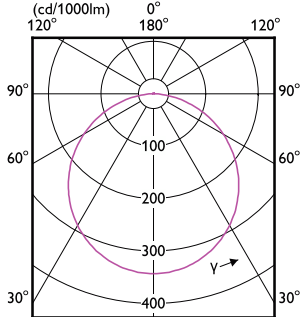

Essential SmartBright LED Downlight

(cd/1000lm) 0°