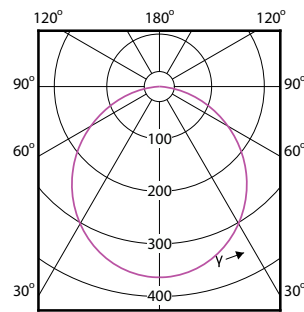

# Essential SmartBright LED Downlight

(cd/1000lm) 0°

(cd/1000lm) 0°