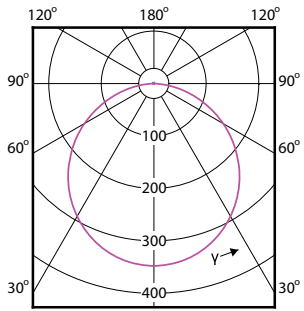

Essential SmartBright LED Downlight

(cd/1000lm) 0°