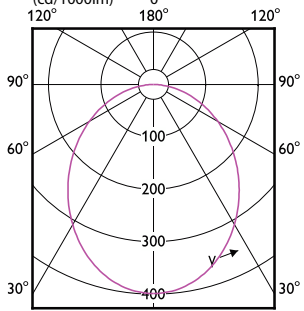

Essential SmartBright LED Downlight