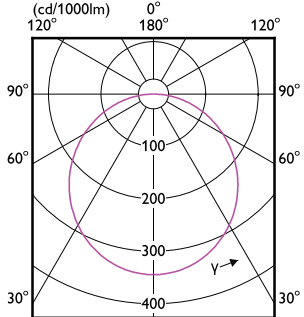

Essential SmartBright LED Downlight

(cd/1000lm) 0°