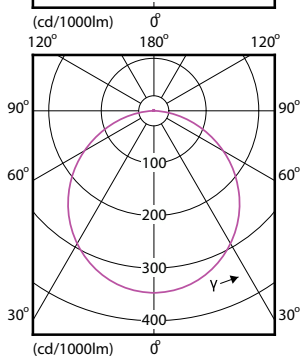

Essential SmartBright LED Downlight