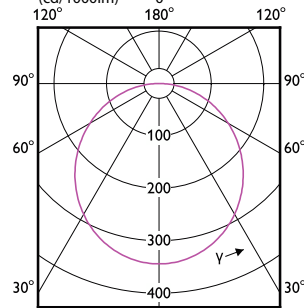

(cd/1000lm)