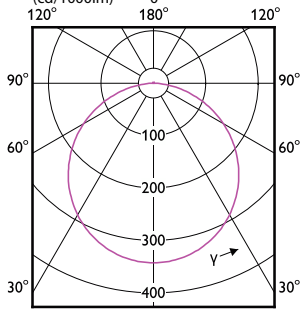

Essential SmartBright LED Downlight