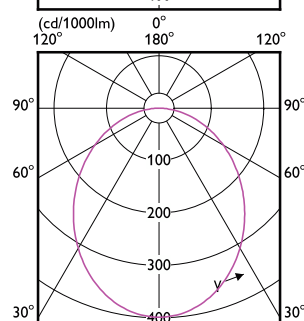

(cd/1000lm) 0°