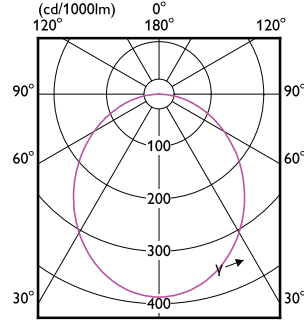

Essential SmartBright LED Downlight