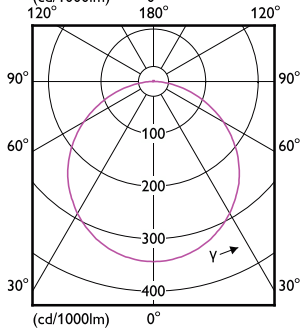

Essential SmartBright LED Downlight