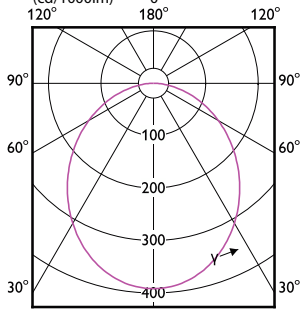

Essential SmartBright LED Downlight