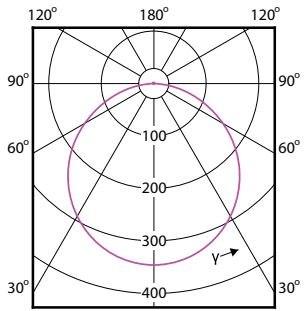

Essential SmartBright LED Downlight