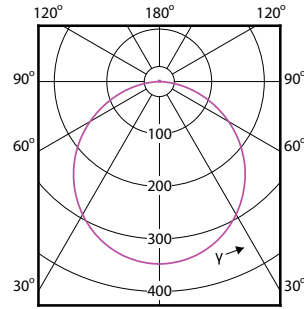

Essential SmartBright LED Downlight