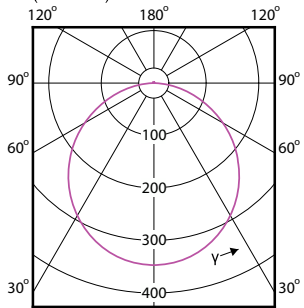

Essential SmartBright LED Downlight