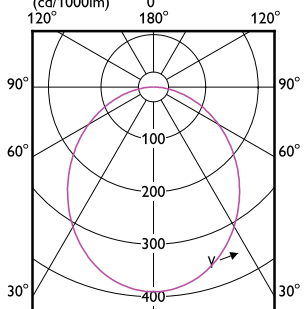

Essential SmartBright LED Downlight