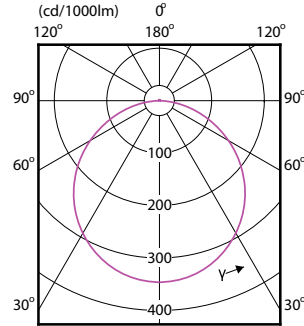

Essential SmartBright LED Downlight