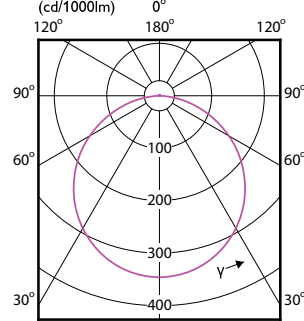

Essential SmartBright LED Downlight