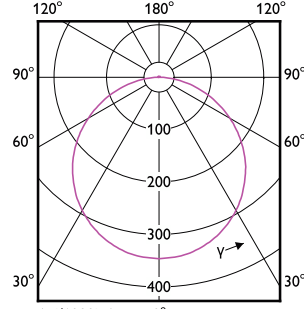

Essential SmartBright LED Downlight