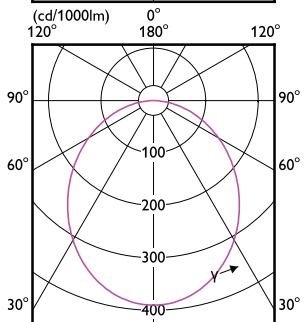

Essential SmartBright LED Downlight

(cd/1000lm) 0°