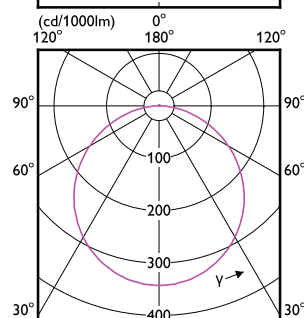

(cd/1000lm) 0°