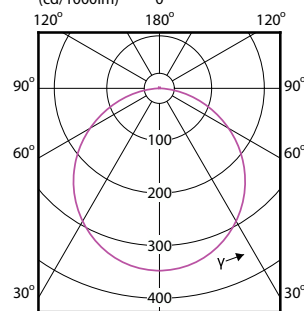

Essential SmartBright LED Downlight