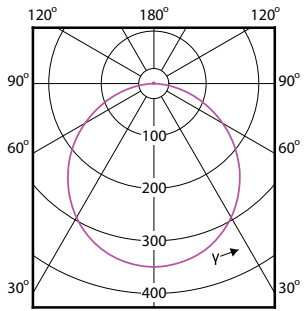

Essential SmartBright LED Downlight