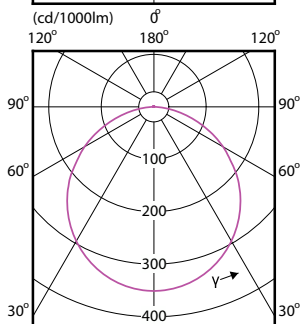

Essential SmartBright LED Downlight