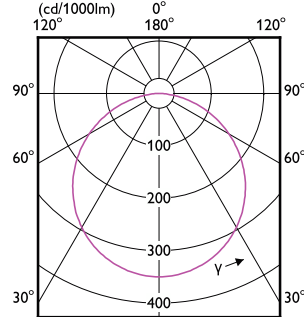

(cd/1000lm) 0°