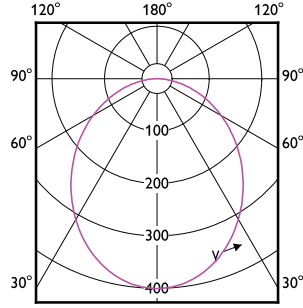

Essential SmartBright LED Downlight