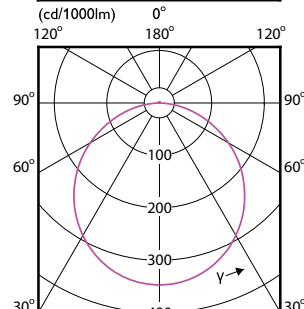

Essential SmartBright LED Downlight