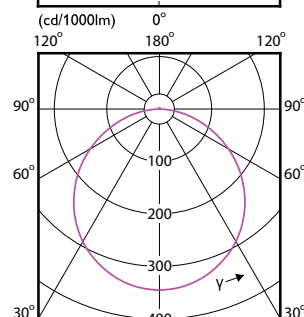

# Essential SmartBright LED Downlight

(cd/1000lm) 0°

(cd/1000lm) 0°