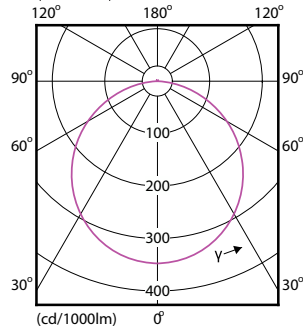

Essential SmartBright LED Downlight