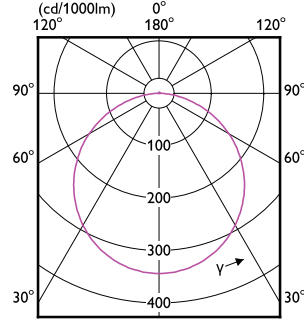

Essential SmartBright LED Downlight