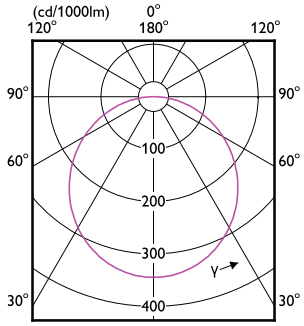

Essential SmartBright LED Downlight