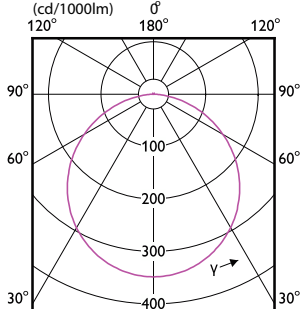

Essential SmartBright LED Downlight

(cd/1000lm)