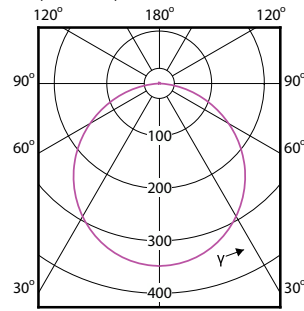

Essential SmartBright LED Downlight