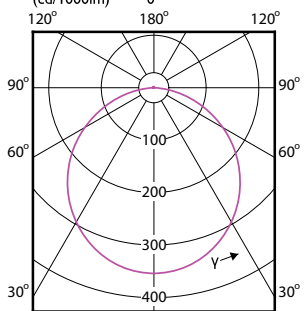

Essential SmartBright LED Downlight