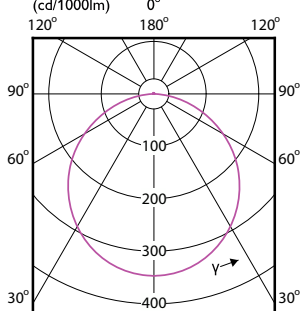

Essential SmartBright LED Downlight