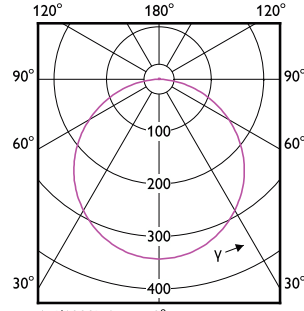

Essential SmartBright LED Downlight