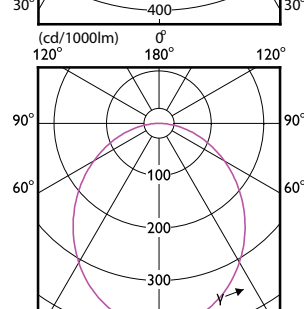

Essential SmartBright LED Downlight