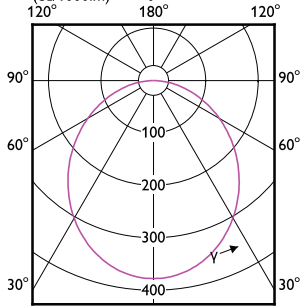

Essential SmartBright LED Downlight