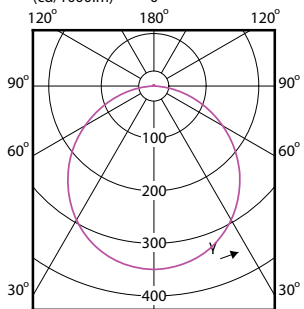

Essential SmartBright LED Downlight