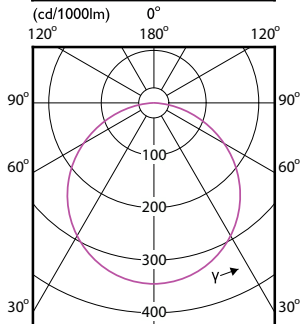

Essential SmartBright LED Downlight