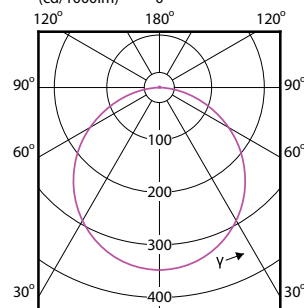

Essential SmartBright LED Downlight