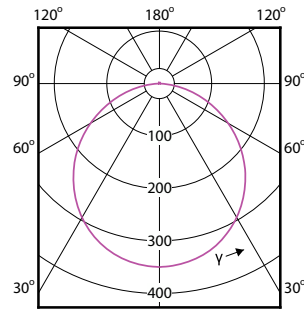

Essential SmartBright LED Downlight