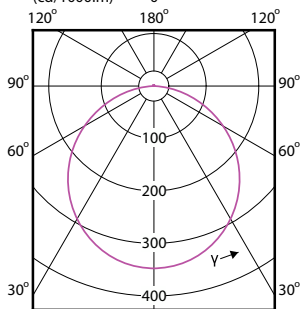

Essential SmartBright LED Downlight