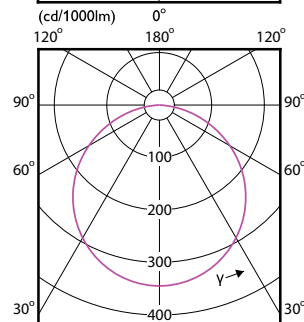

(cd/1000lm) 0°