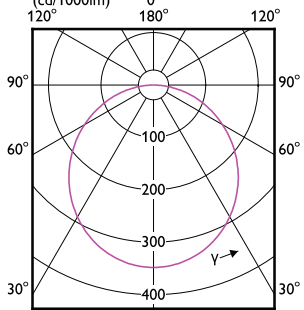

Essential SmartBright LED Downlight