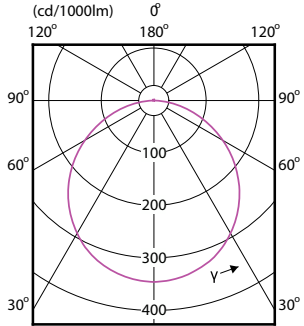

Essential SmartBright LED Downlight