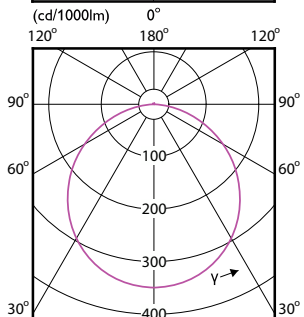

Essential SmartBright LED Downlight

(cd/1000lm) 0°