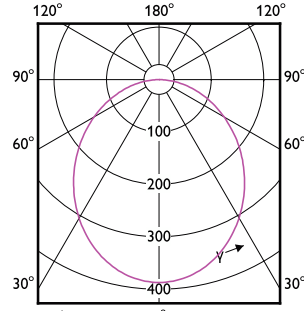

Essential SmartBright LED Downlight