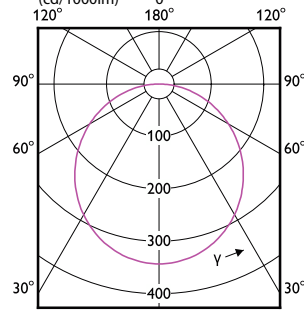

Essential SmartBright LED Downlight