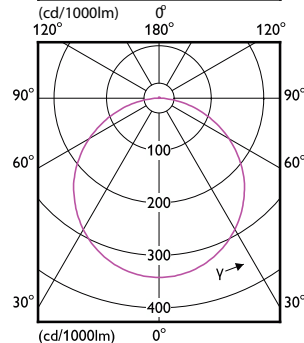

Essential SmartBright LED Downlight