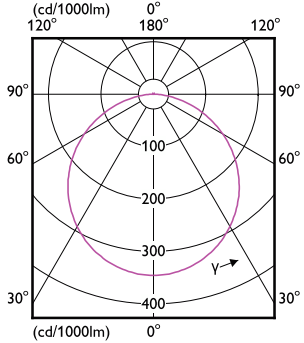

Essential SmartBright LED Downlight