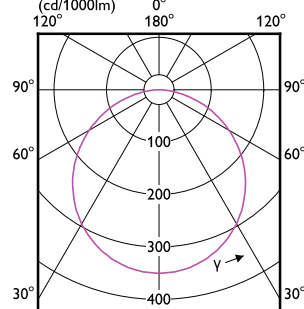

(cd/1000lm)