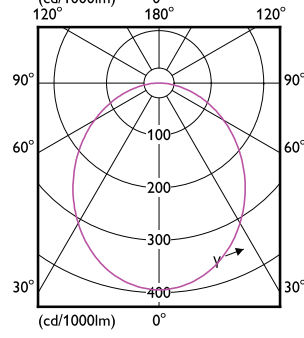

Essential SmartBright LED Downlight