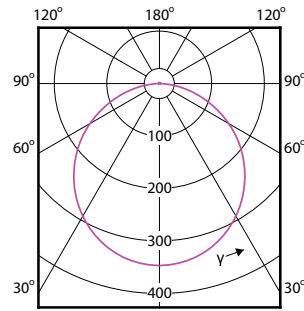

(cd/1000lm) 0°