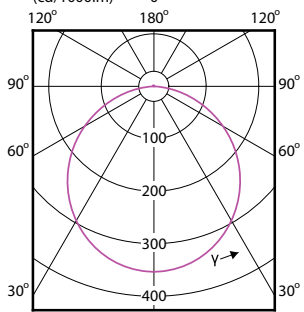

Essential SmartBright LED Downlight