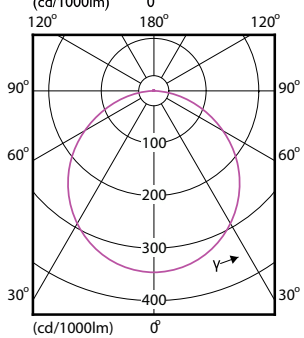

Essential SmartBright LED Downlight