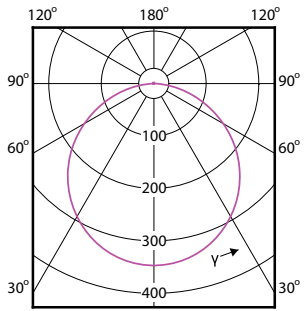

Essential SmartBright LED Downlight