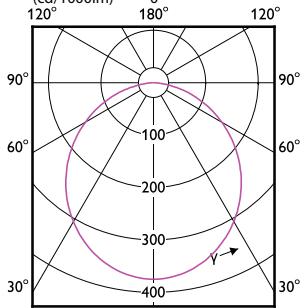

Essential SmartBright LED Downlight