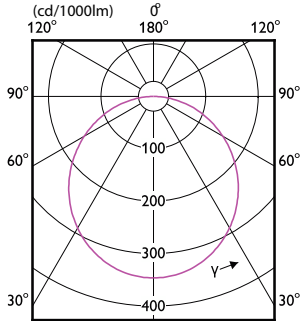

Essential SmartBright LED Downlight