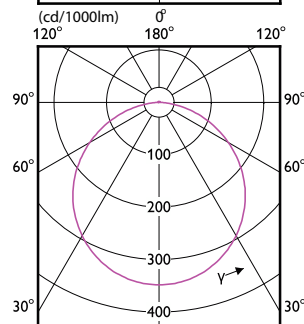

Essential SmartBright LED Downlight