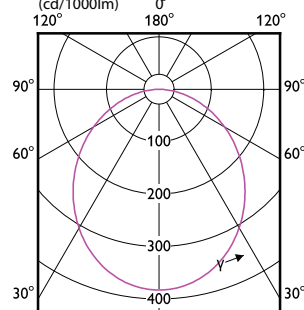

Essential SmartBright LED Downlight