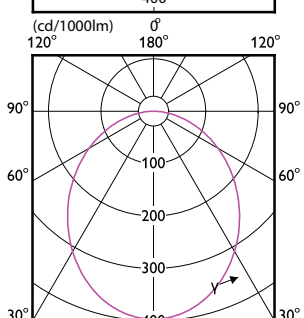

Essential SmartBright LED Downlight

(cd/1000lm) 0°