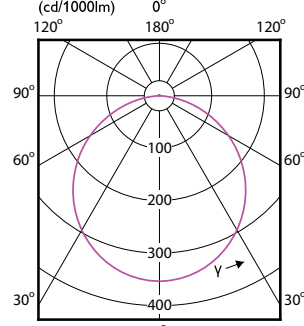

Essential SmartBright LED Downlight