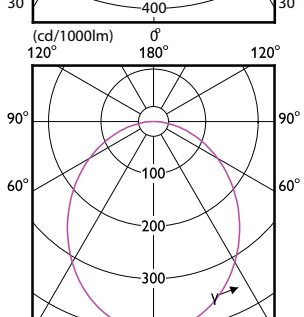

Essential SmartBright LED Downlight

(cd/1000lm) 0°