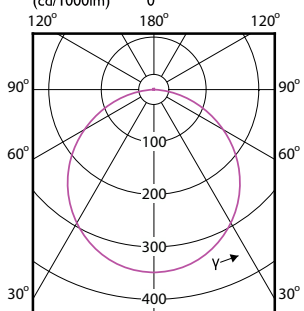

Essential SmartBright LED Downlight