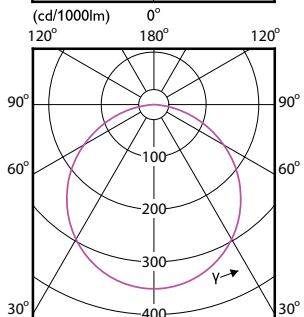

Essential SmartBright LED Downlight

(cd/1000lm) 0°