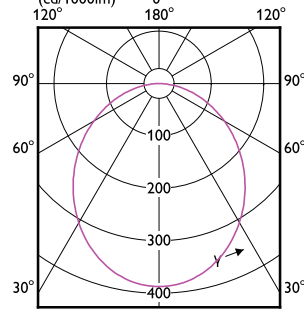

Essential SmartBright LED Downlight