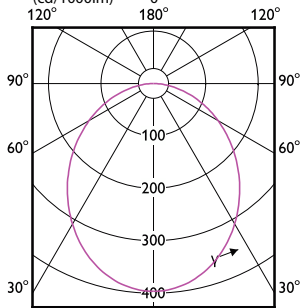

Essential SmartBright LED Downlight

(cd/1000lm)