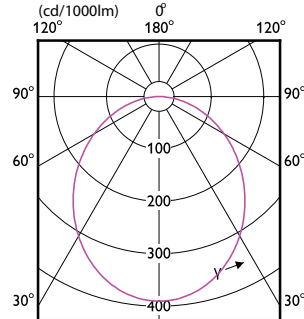

(cd/1000lm) 0°