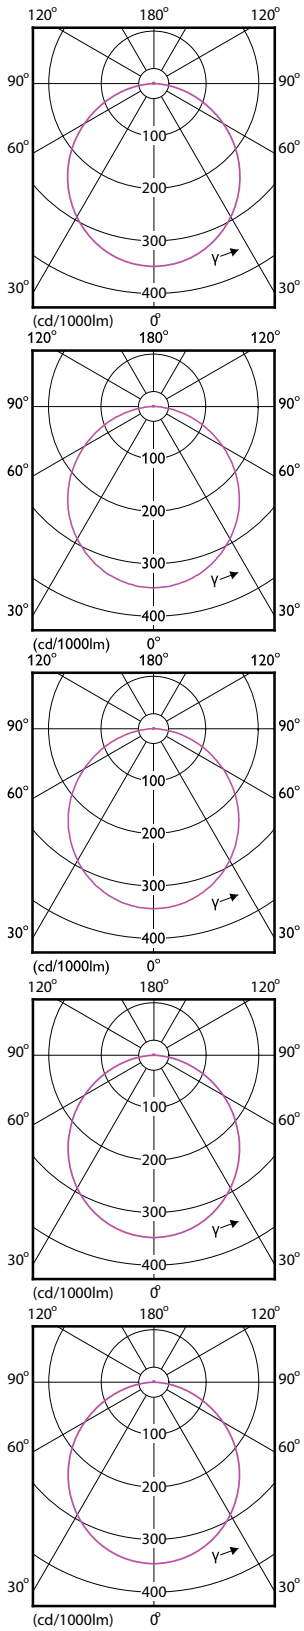

Essential SmartBright LED Downlight