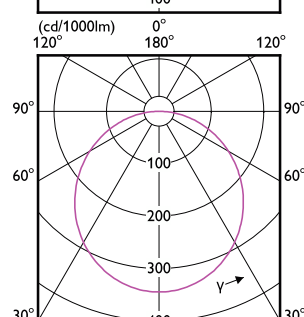

(cd/1000lm) 0°