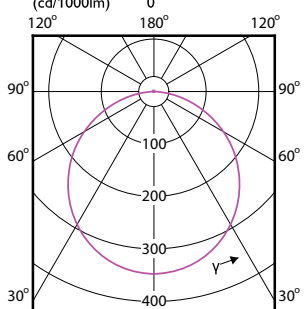

Essential SmartBright LED Downlight

(cd/1000lm)