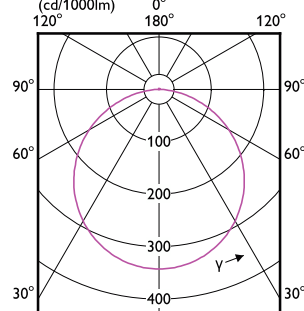

Essential SmartBright LED Downlight