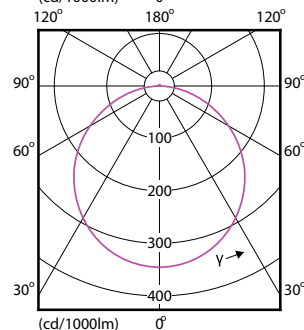

Essential SmartBright LED Downlight