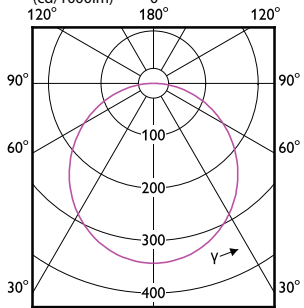

Essential SmartBright LED Downlight