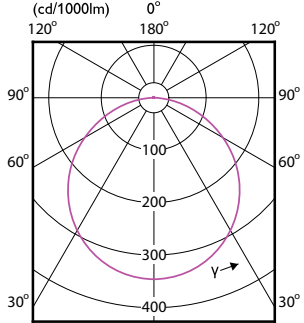

Essential SmartBright LED Downlight