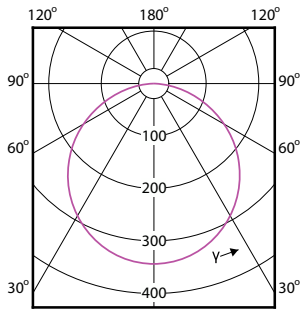

Essential SmartBright LED Downlight