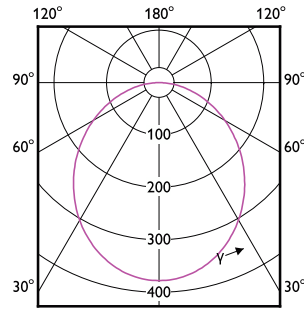

Essential SmartBright LED Downlight