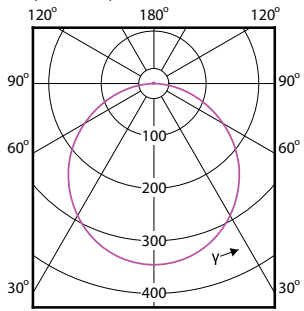

Essential SmartBright LED Downlight