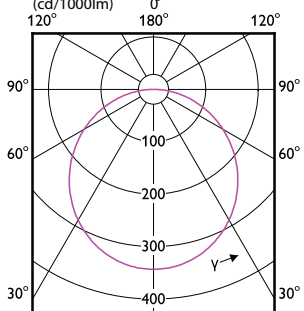

Essential SmartBright LED Downlight