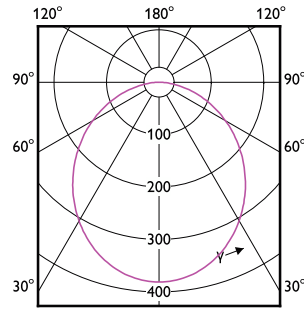

(cd/1000lm) 0°