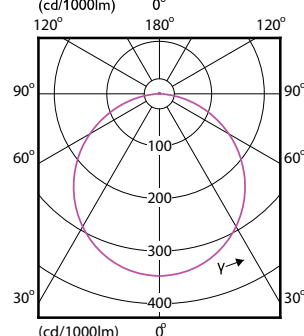

Essential SmartBright LED Downlight