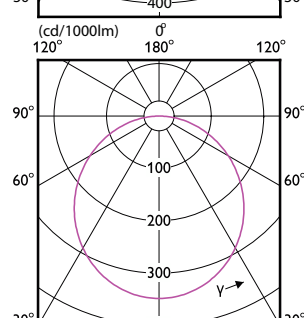

# Essential SmartBright LED Downlight

(cd/1000lm) 0°

(cd/1000lm) 0°