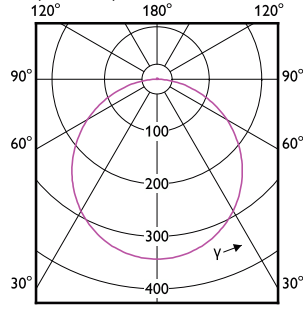

Essential SmartBright LED Downlight