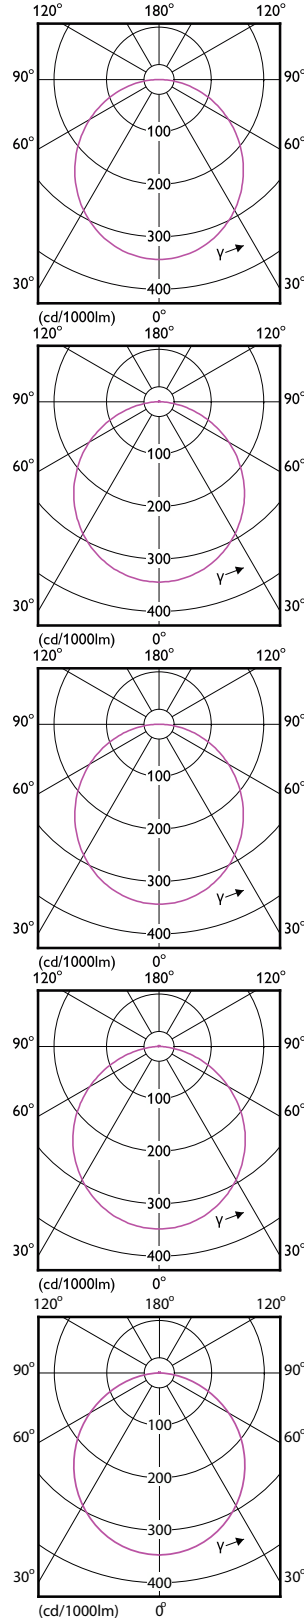

Essential SmartBright LED Downlight