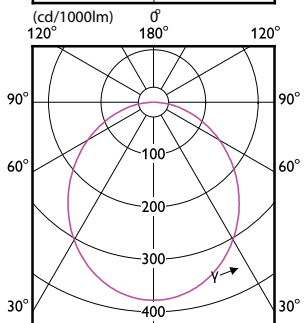

Essential SmartBright LED Downlight