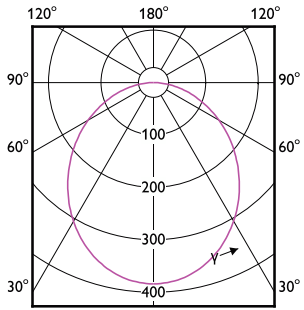

Essential SmartBright LED Downlight