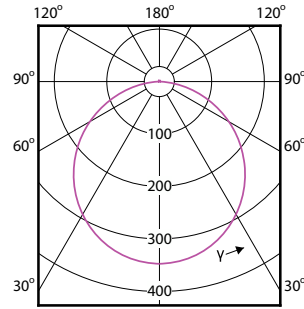

(cd/1000lm)