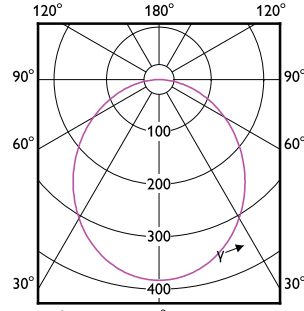

Essential SmartBright LED Downlight