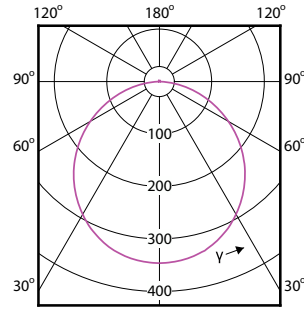

Essential SmartBright LED Downlight