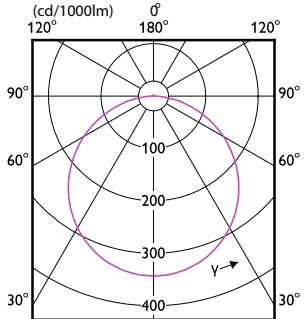

Essential SmartBright LED Downlight

(cd/1000lm) 0°