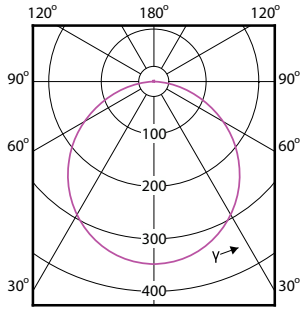

Essential SmartBright LED Downlight