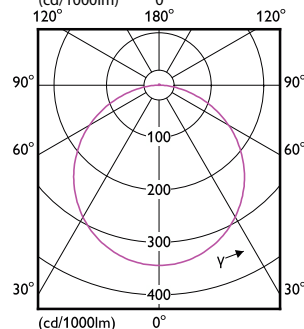

Essential SmartBright LED Downlight