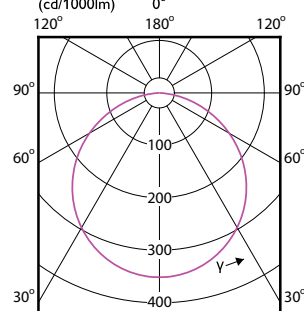

Essential SmartBright LED Downlight