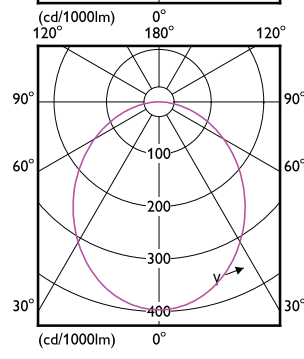

Essential SmartBright LED Downlight