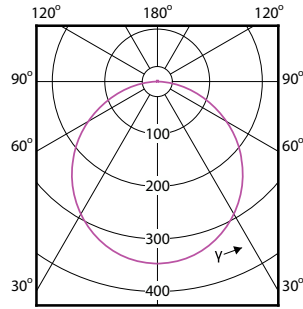

Essential SmartBright LED Downlight