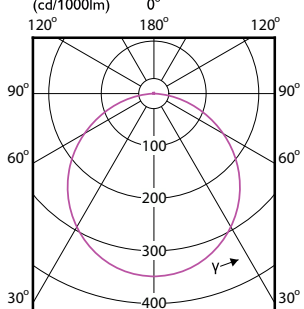

Essential SmartBright LED Downlight