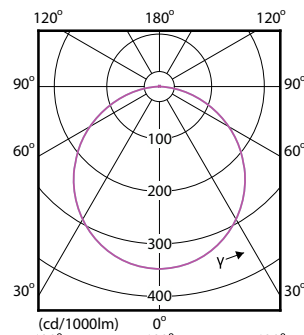

Essential SmartBright LED Downlight