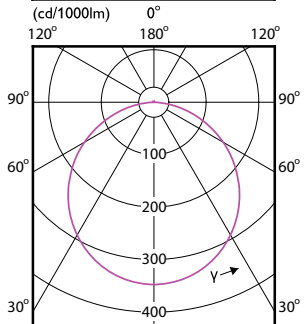

Essential SmartBright LED Downlight