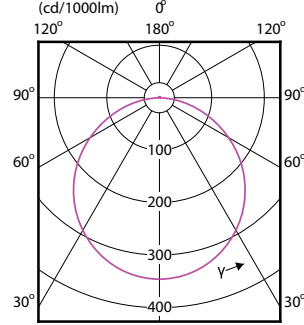

Essential SmartBright LED Downlight