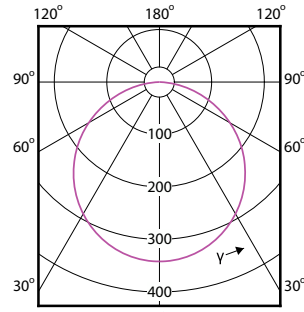

Essential SmartBright LED Downlight