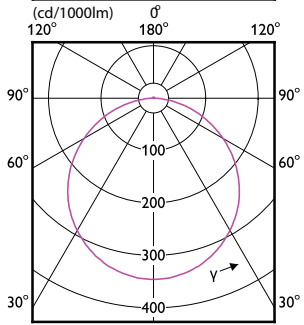

Essential SmartBright LED Downlight