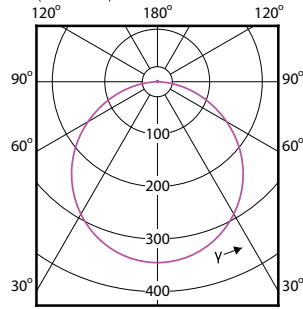

Essential SmartBright LED Downlight