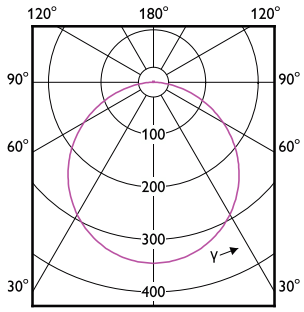

Essential SmartBright LED Downlight