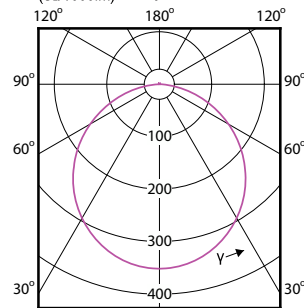

Essential SmartBright LED Downlight