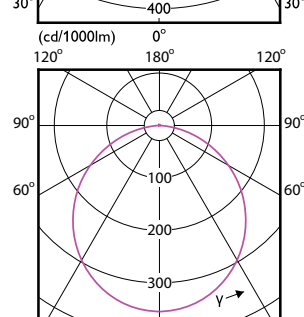

# Essential SmartBright LED Downlight

(cd/1000lm) 0°

(cd/1000lm) 0°