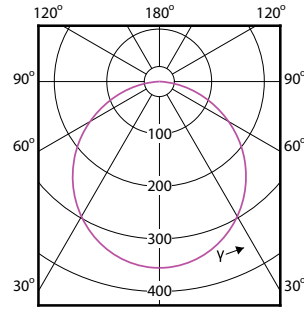

Essential SmartBright LED Downlight