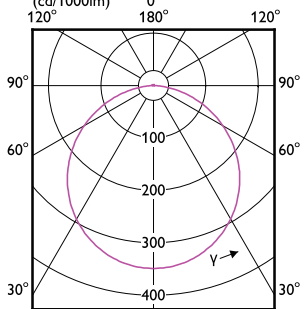

Essential SmartBright LED Downlight