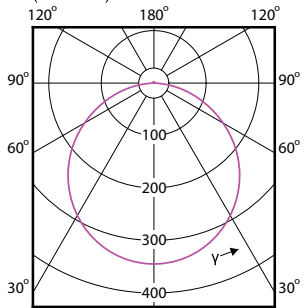

Essential SmartBright LED Downlight