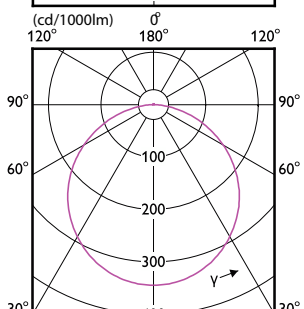

Essential SmartBright LED Downlight