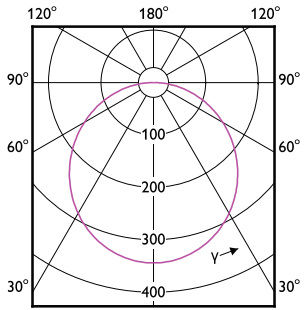

Essential SmartBright LED Downlight