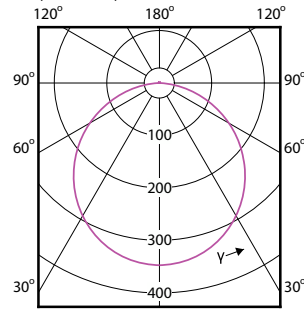

Essential SmartBright LED Downlight