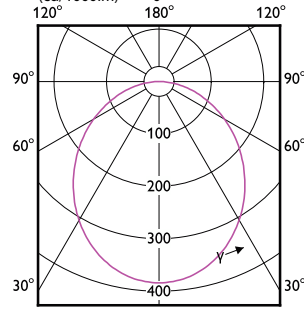

Essential SmartBright LED Downlight