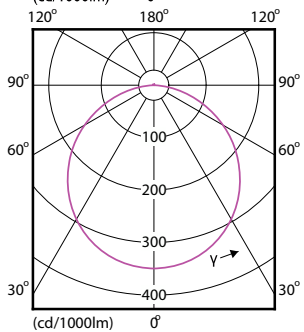

Essential SmartBright LED Downlight