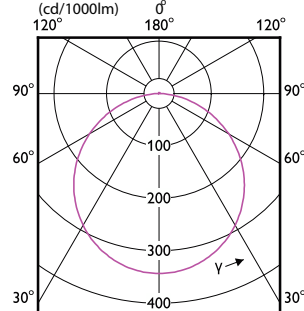

Essential SmartBright LED Downlight