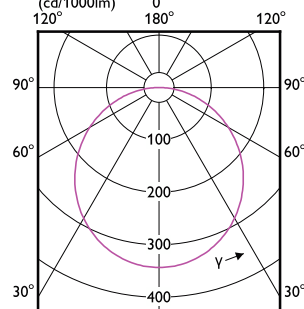

(cd/1000lm)