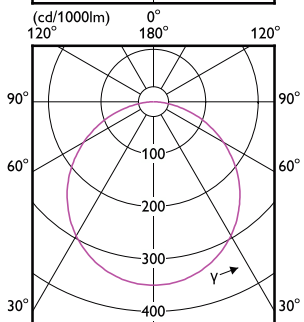

Essential SmartBright LED Downlight

(cd/1000lm) 0°