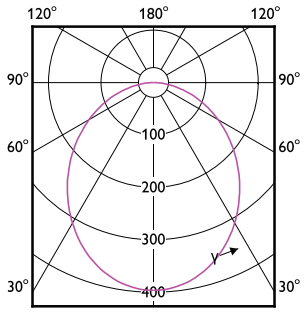

Essential SmartBright LED Downlight

(cd/1000lm) 0°