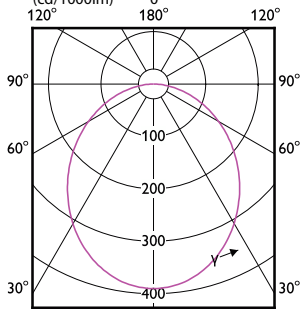

Essential SmartBright LED Downlight