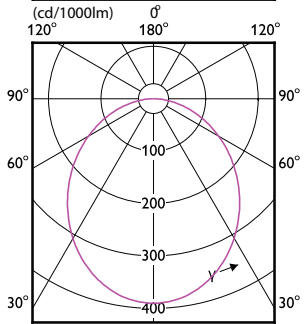

Essential SmartBright LED Downlight