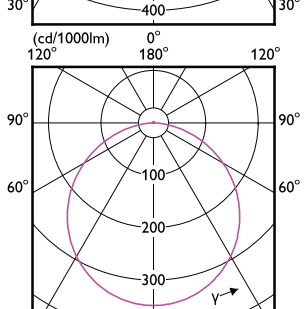

Essential SmartBright LED Downlight