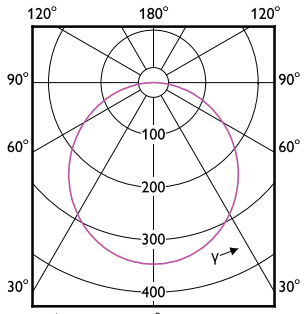

Essential SmartBright LED Downlight