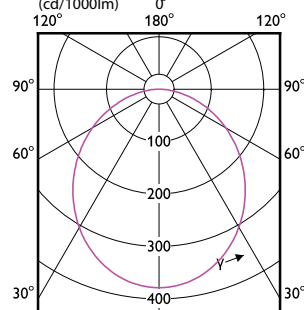

Essential SmartBright LED Downlight