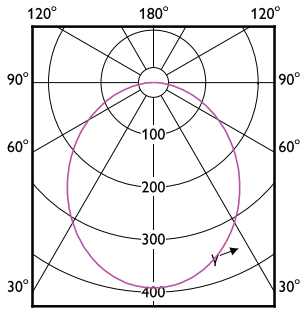

Essential SmartBright LED Downlight

(cd/1000lm) 0°