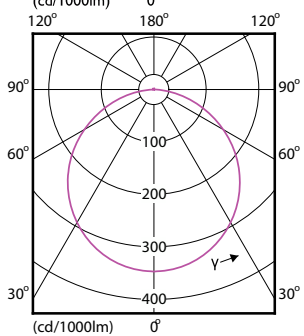

Essential SmartBright LED Downlight