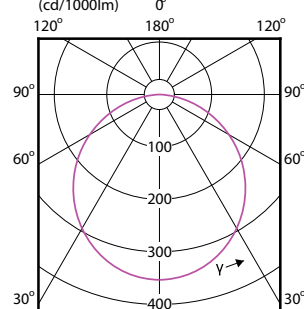

Essential SmartBright LED Downlight