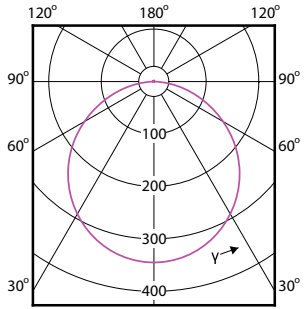

Essential SmartBright LED Downlight