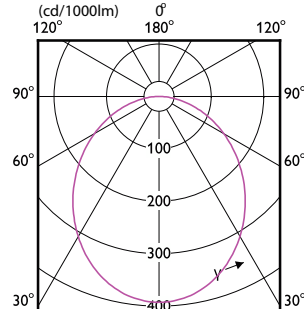

Essential SmartBright LED Downlight