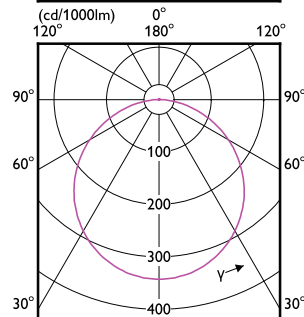

(cd/1000lm) 0°