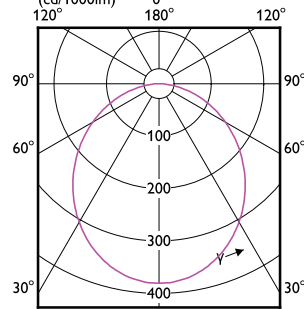

Essential SmartBright LED Downlight