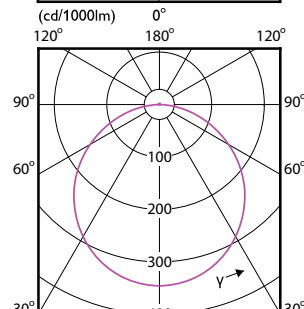

Essential SmartBright LED Downlight