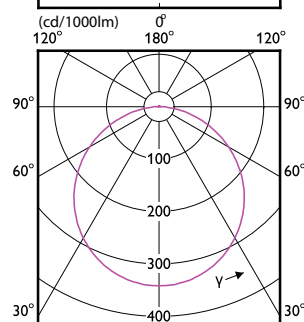

(cd/1000lm) 0°