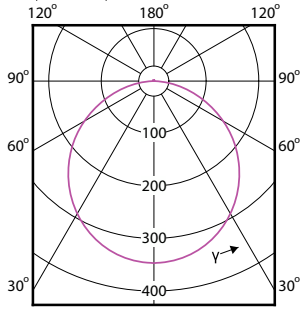

Essential SmartBright LED Downlight