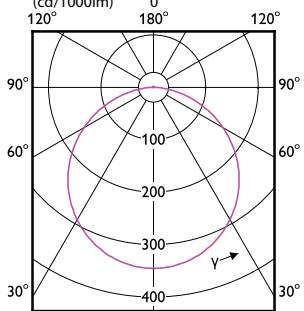

Essential SmartBright LED Downlight