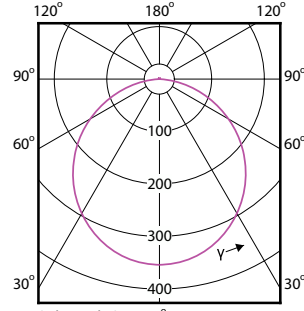

Essential SmartBright LED Downlight