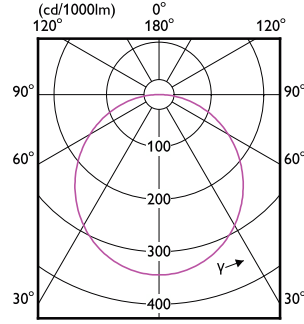

Essential SmartBright LED Downlight