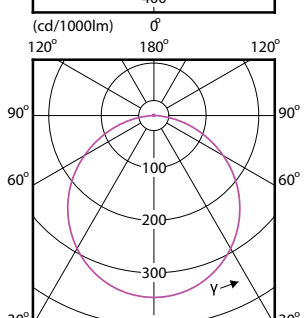

Essential SmartBright LED Downlight

(cd/1000lm) 0°