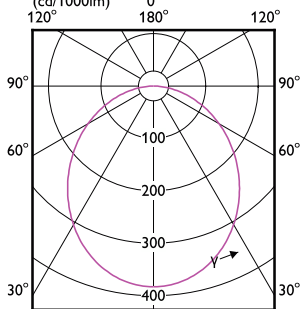

Essential SmartBright LED Downlight

(cd/1000lm)