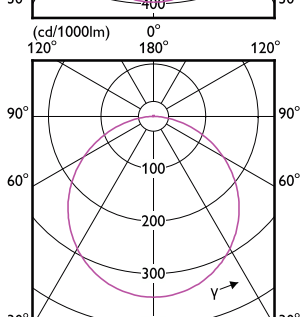

Essential SmartBright LED Downlight

(cd/1000lm) 0°