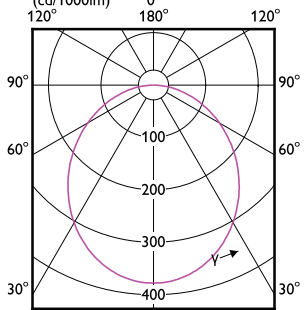

Essential SmartBright LED Downlight