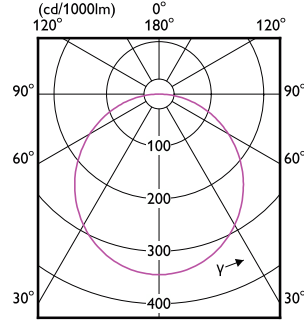

Essential SmartBright LED Downlight