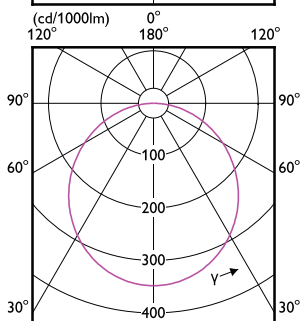

Essential SmartBright LED Downlight

(cd/1000lm) 0°