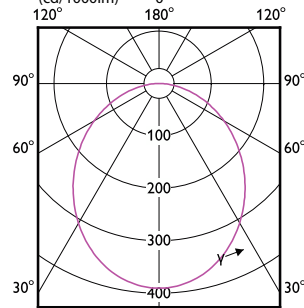

Essential SmartBright LED Downlight