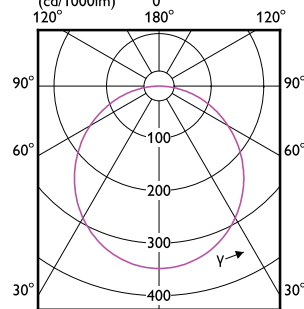

(cd/1000lm)