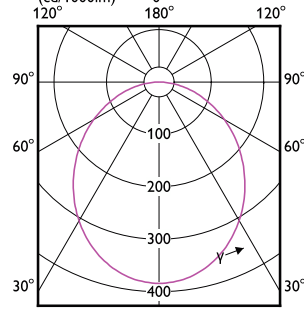

Essential SmartBright LED Downlight