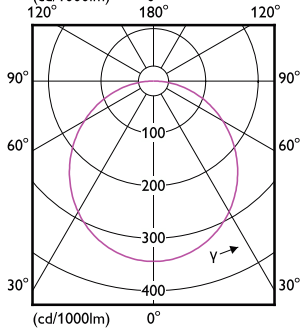

Essential SmartBright LED Downlight