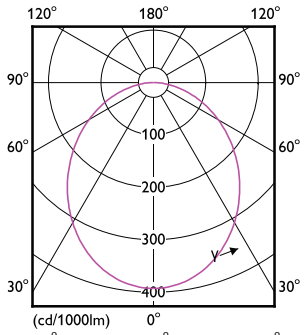

Essential SmartBright LED Downlight