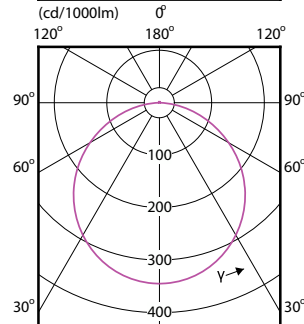

Essential SmartBright LED Downlight