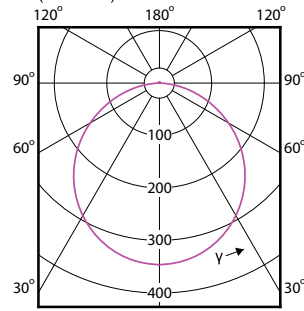

Essential SmartBright LED Downlight