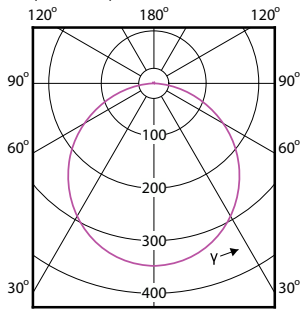

Essential SmartBright LED Downlight