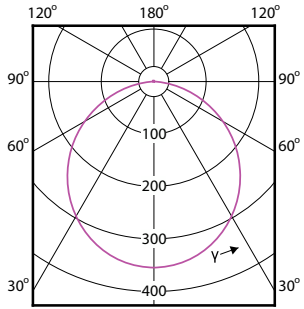

Essential SmartBright LED Downlight

(cd/1000lm)