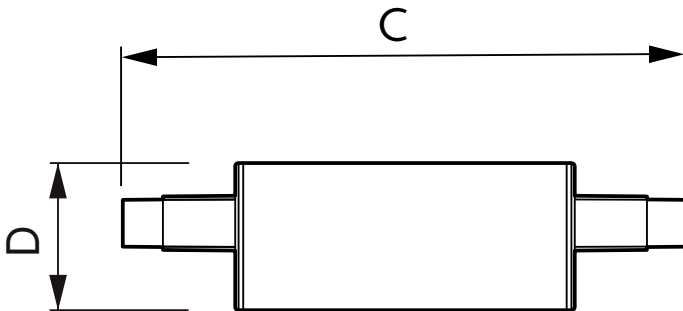

CorePro LEDlinear MV

Применение

- Жилые помещения, коридоры, уличные светильники (освещение охраняемых объектов), отдельностоящие напольные светильники для внутреннего освещения, строительное освещение

Versions

LED Lamps, CorePro 118 mm R7S

LEDspot R7S 230V

Чертеж размеров

C

Product	D	C
CorePro LEDlinear ND 7.5-60W R7S 78mm830	29 мм	78 мм
CorePro LEDlinear ND 7.5-60W R7S 78mm840	29 мм	78 мм

Product	D	C
CorePro R7S 118mm 14-100W 830 D	29 мм	118 мм
CorePro R7S 118mm 14-100W 840 D	29 мм	118 мм
CoreProLED linearD 17.5-150W R7S 118 830	42 мм	118 мм
CoreProLED linearD 17.5-150W R7S 118 840	42 мм	118 мм