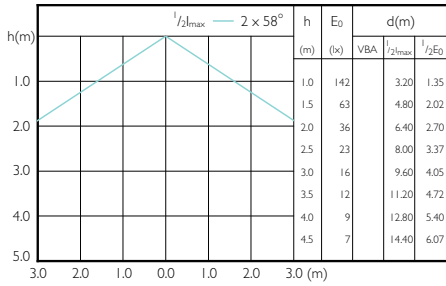

Beam Diagrams

Beam diagram - CorePro LEDlinear ND 7.5-60W R7S 78mm830