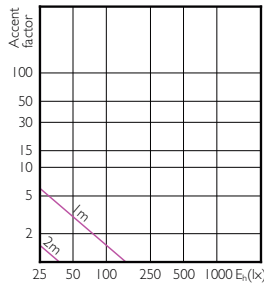

Accent Diagram - CorePro LEDlinear ND
7.5-60W R7S 78mm840