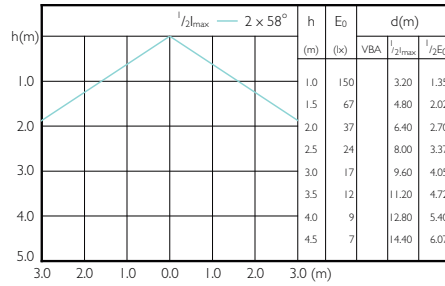

Beam diagram - CorePro LEDlinear ND 7.5-60W R7S 78mm840