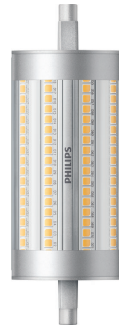

## Versions

LED Lamps, CorePro 118 mm R7S

LED Lamps, CorePro 118 mm R7S

CorePro LEDlinear MV 60W R7S  
830 Linear

LEDspot R7S 230V