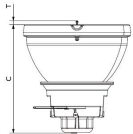

## Dimensional drawing

Product	D (max)	O	C (max)
MSD Platinum 19 R LL 1CT/8	58.5 mm	72 mm	
MSD Platinum 19 R LL UNP/24	58.5 mm	72 mm	
MSD Platinum 20 R 1CT/8	58.5 mm	1.2 mm	72 mm
MSD Platinum 20 R UNP/24	58.5 mm	1.2 mm	72 mm
MSD Platinum 20 RB 1CT/8	58.5 mm	1.2 mm	72 mm
MSD Platinum 20 RB UNP/24	58.5 mm	1.2 mm	72 mm
MSD Platinum 400S Flex 1CT/8	58.5 mm	1.2 mm	72 mm
MSD Platinum 400S Flex UNP/24	58.5 mm	1.2 mm	72 mm
MSD Platinum 500S Flex 1CT/8	54.5 mm	1.4 mm	72 mm
MSD Platinum 500S Flex UNP/24	54.5 mm	1.4 mm	72 mm
MSD Silver 420W LL/24	58.5 mm	1 mm	70 mm
MSD Silver 420W LL/8	58.5 mm	1 mm	70 mm
MSD Silver 460W UNP/24	58.5 mm	1.3 mm	72 mm
MSD Silver 480W LL 1CT/8	58.5 mm	1.2 mm	72 mm
MSD Silver 480W LL UNP/24	58.5 mm	1.2 mm	72 mm
MSD Silver 480W/2 LL 1CT/8	58.5 mm	1.2 mm	72 mm
MSD Silver 480W/2 LL UNP/24	58.5 mm	1.2 mm	72 mm

## Dimensional drawing

Product	D (max)	O	C (max)
MSD Platinum 21 R 1CT/8	54.5 mm	1.2 mm	60 mm
MSD Platinum 21 R UNP/24	54.5 mm	1.2 mm	60 mm
MSD Platinum 25 R 1CT/8	54.5 mm	1.4 mm	60 mm
MSD Platinum 25 R UNP/24	54.5 mm	1.4 mm	60 mm
MSD Platinum 400L Flex 1CT/8	54.5 mm	1.2 mm	60 mm
MSD Platinum 400L Flex UNP/24	54.5 mm	1.2 mm	60 mm
MSD Platinum 500L Flex 1CT/8	54.5 mm	1.4 mm	60 mm
MSD Platinum 500L Flex UNP/24	54.5 mm	1.4 mm	60 mm