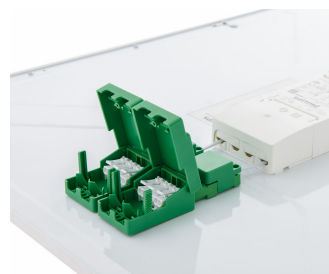

Versions

产品详细

Edge View

Dimming (PSD) Driver

Dimming (PSD) Connector

CoreLine 面板

产品详细

PSD backcover Rectangular