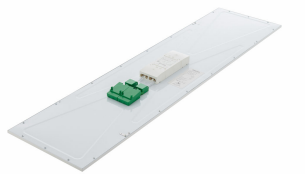

Versions

产品详细

Edge View

Dimming (PSD) Driver

Dimming (PSD) Connector

CoreLine 面板

产品详细

PSD backcover Rectangular