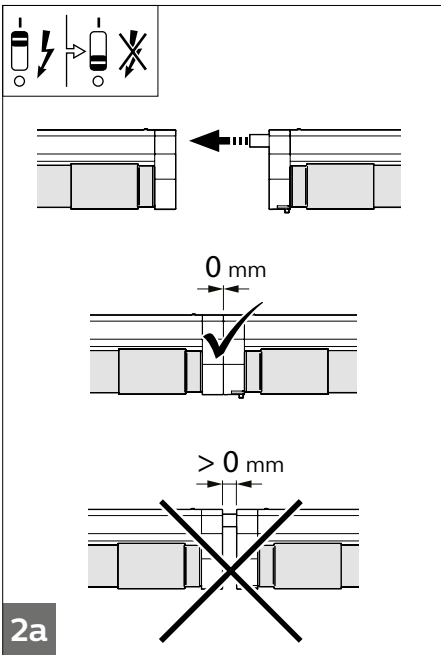

GLOW
WIRE
650°C

	System lumen (lm)	CCT	P(W)	kg
BN060C 1x TLED16/840 L1200	1600	4000	18	0.41
BN060C 2x TLED16/840 L1200	3200	4000	36	0.68

 - The luminaire shall be installed by a qualified electrician and wired in accordance with the latest IEE electrical regulations or the national requirements.
 - Lamp are replaceable.