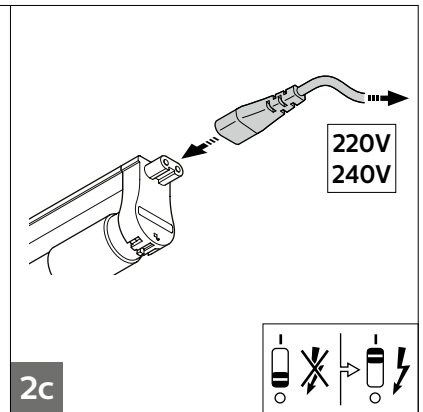

LEDINAIRE BN060C Batten

220V
240V

50Hz
60Hz

LEDs

LIFE
L70B50
30K hrs

IP20

IK02

Max.
40°C
Min.
10°C

GLOW
WIRE
650°C

	System lumen (lm)	CCT	P(W)	kg
BN060C 1x TLED16/840 L1200	1600	4000	18	0.41
BN060C 2x TLED16/840 L1200	3200	4000	36	0.68

 - The luminaire shall be installed by a qualified electrician and wired in accordance with the latest IEE electrical regulations or the national requirements.
 - Lamp are replaceable.