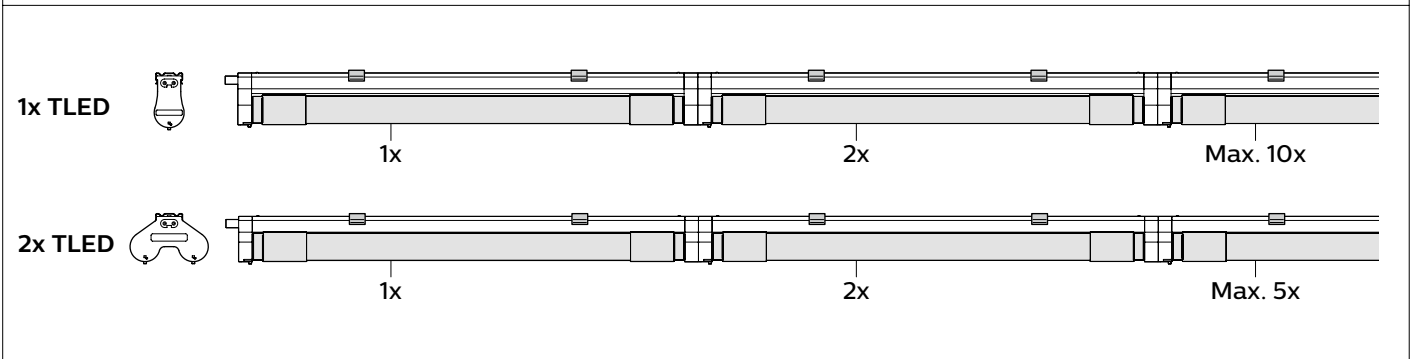

GLOW
WIRE
650°C

	System lumen (lm)	CCT	P(W)	kg
BN060C 1x TLED16/840 L1200	1600	4000	18	0.41
BN060C 2x TLED16/840 L1200	3200	4000	36	0.68

 - The luminaire shall be installed by a qualified electrician and wired in accordance with the latest IEE electrical regulations or the national requirements.
 - Lamp are replaceable.