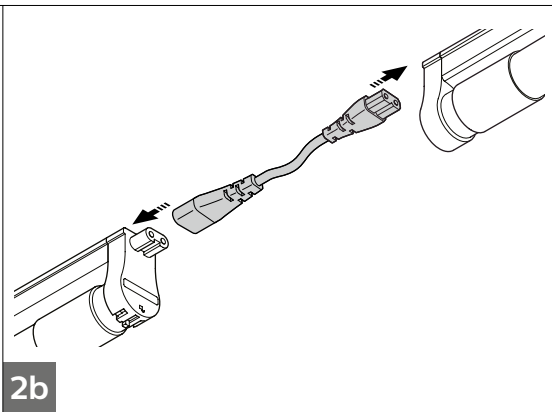

LEDINAIRE BN060C Batten

220V
240V

50Hz
60Hz

LEDs

LIFE
L70B50
30K hrs

IP20

IK02

Max.
40°C
Min.
10°C

GLOW
WIRE
650°C

	System lumen (lm)	CCT	P(W)	kg
BN060C 1x TLED16/840 L1200	1600	4000	18	0.41
BN060C 2x TLED16/840 L1200	3200	4000	36	0.68

 - The luminaire shall be installed by a qualified electrician and wired in accordance with the latest IEE electrical regulations or the national requirements.
 - Lamp are replaceable.