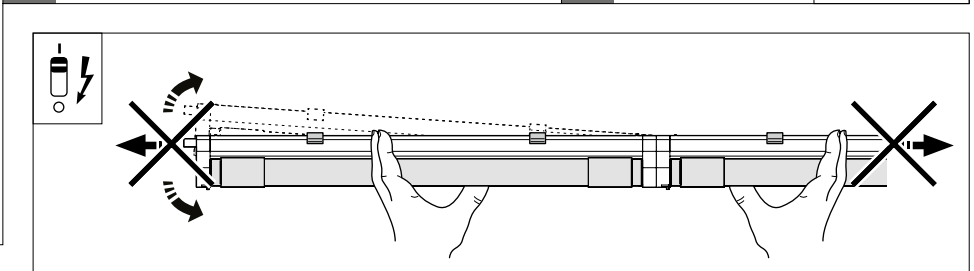

GLOW
WIRE
650°C

	System lumen (lm)	CCT	P(W)	kg
BN060C 1x TLED16/840 L1200	1600	4000	18	0.41
BN060C 2x TLED16/840 L1200	3200	4000	36	0.68

 - The luminaire shall be installed by a qualified electrician and wired in accordance with the latest IEE electrical regulations or the national requirements.
 - Lamp are replaceable.