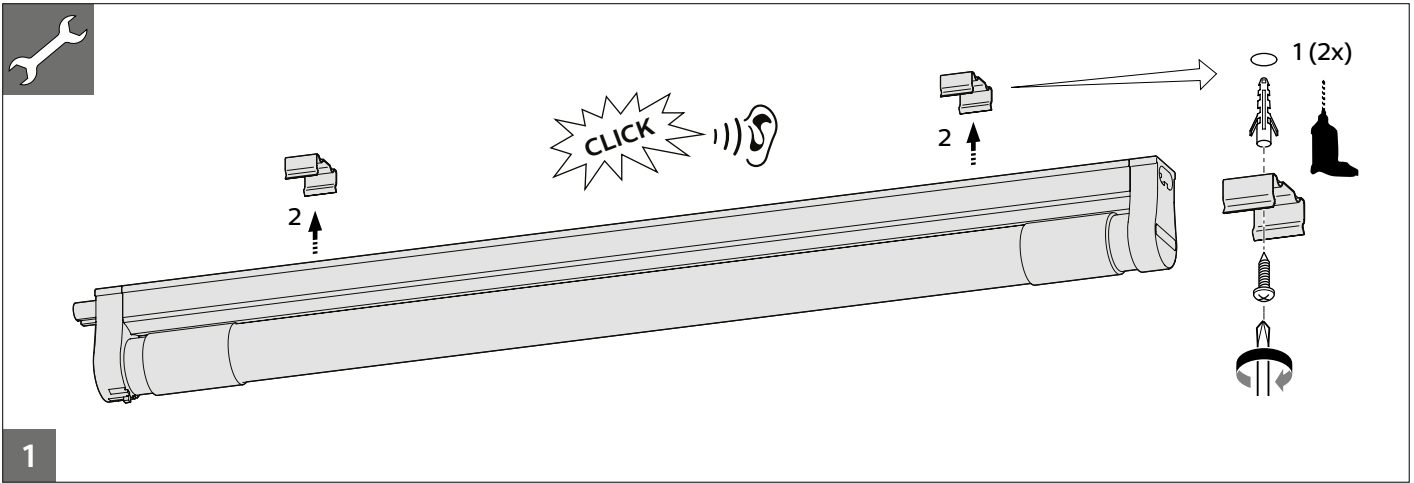

GLOW
WIRE
650°C

	System lumen (lm)	CCT	P(W)	kg
BN060C 1x TLED16/840 L1200	1600	4000	18	0.41
BN060C 2x TLED16/840 L1200	3200	4000	36	0.68

 - The luminaire shall be installed by a qualified electrician and wired in accordance with the latest IEE electrical regulations or the national requirements.
 - Lamp are replaceable.