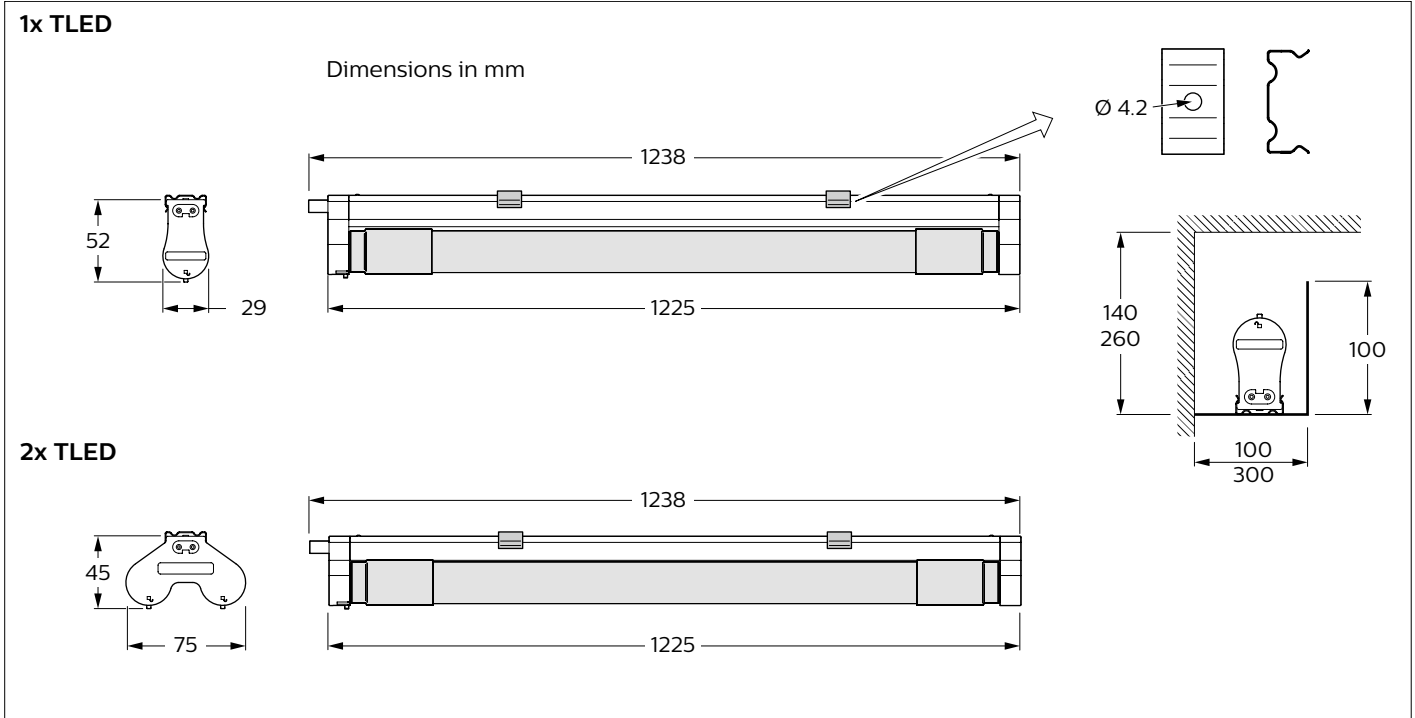

LEDINAIRE BN060C Batten

220V
240V

50Hz
60Hz

LEDs

LIFE
L70B50
30K hrs

IP20

IK02

Max.
40°C
Min.
10°C

GLOW
WIRE
650°C

	System lumen (lm)	CCT	P(W)	kg
BN060C 1x TLED16/840 L1200	1600	4000	18	0.41
BN060C 2x TLED16/840 L1200	3200	4000	36	0.68

 - The luminaire shall be installed by a qualified electrician and wired in accordance with the latest IEE electrical regulations or the national requirements.
 - Lamp are replaceable.