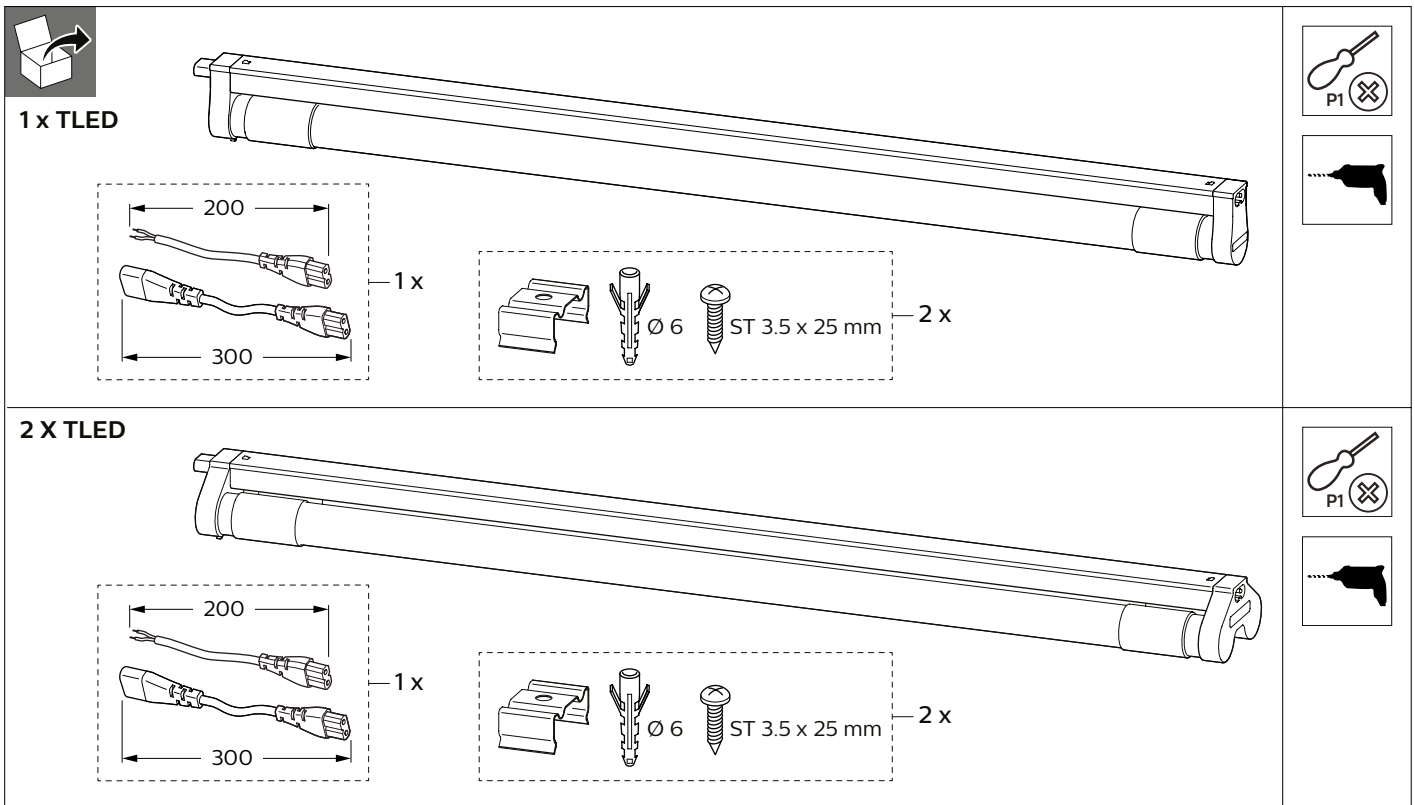

LEDINAIRE BN060C Batten

220V
240V

50Hz
60Hz

LEDs

LIFE
L70B50
30K hrs

IP20

IK02

Max.
40°C
Min.
10°C

GLOW
WIRE
650°C

	System lumen (lm)	CCT	P(W)	kg
BN060C 1x TLED16/840 L1200	1600	4000	18	0.41
BN060C 2x TLED16/840 L1200	3200	4000	36	0.68

 - The luminaire shall be installed by a qualified electrician and wired in accordance with the latest IEE electrical regulations or the national requirements.
 - Lamp are replaceable.