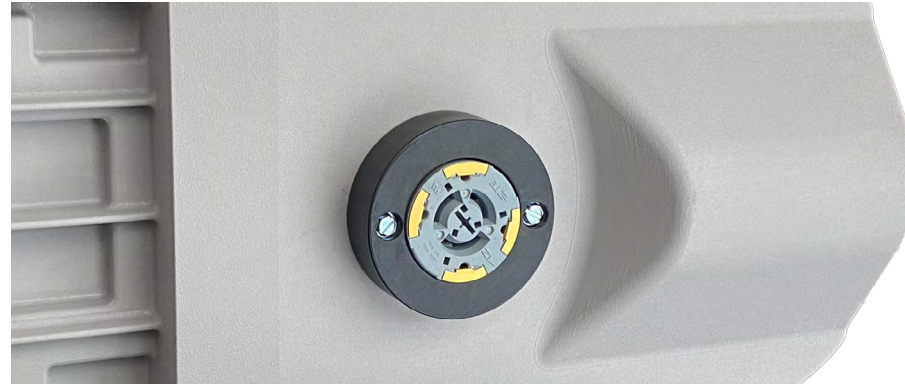

Feature-Rich Design for Durability & Performance

7-PIN RECEPTACLE STANDARD

- Ships standard
- Ready to work with your network lighting control system

INSTALLER FRIENDLY

- 2- and 4-bolt mounting
- Bubble level
- Easy terminal block access
- Uncluttered component layout

FULL SUITE OF CONTROLS OPTIONS

- Trellix Infrastructure
- Wavelinx
- Zhaga receptacle option