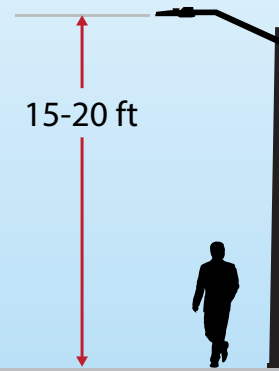

ARCH1
HID Replacement:
up to 100W

Flexible Solutions, Every Application

The Archeon Contemporary Series is the best value available for efficient, street and roadway lighting.

UTILITIES

- The lightest weight cobraheads available at every performance level
- Spill light control with field installable shields
- Residential streets to highways and parking lots
- Easy to maintain for years of service

MUNICIPALITIES

- Low total cost of ownership – optimize your project for capital outlay or long term energy cost with multiple size solutions at most performance levels
- Tailor your lighting to project aesthetics and performance needs with 5 CCTs from 2200K to 5000K
- Control light trespass in residential areas with customizable, field installable shield solutions

DEPARTMENTS OF TRANSPORTATION (DOTs)

- Easily replace legacy HID luminaires up to 400W
- Superior electrical and photometric performance up to 44,000 lumens
- Protect against power quality issues with Duravolt 240-480V driver options
- Amber LED options available for coastal highways