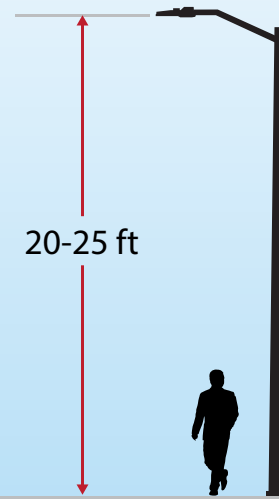

## Archeon Contemporary Series

Replace 70-400W HID luminaires  
with mounting heights up to 45 ft

**ARCH4**  
HID Replacement:  
up to 400W

**ARCH3**  
HID Replacement:  
up to 250W

**ARCH2**  
HID Replacement:  
up to 150W