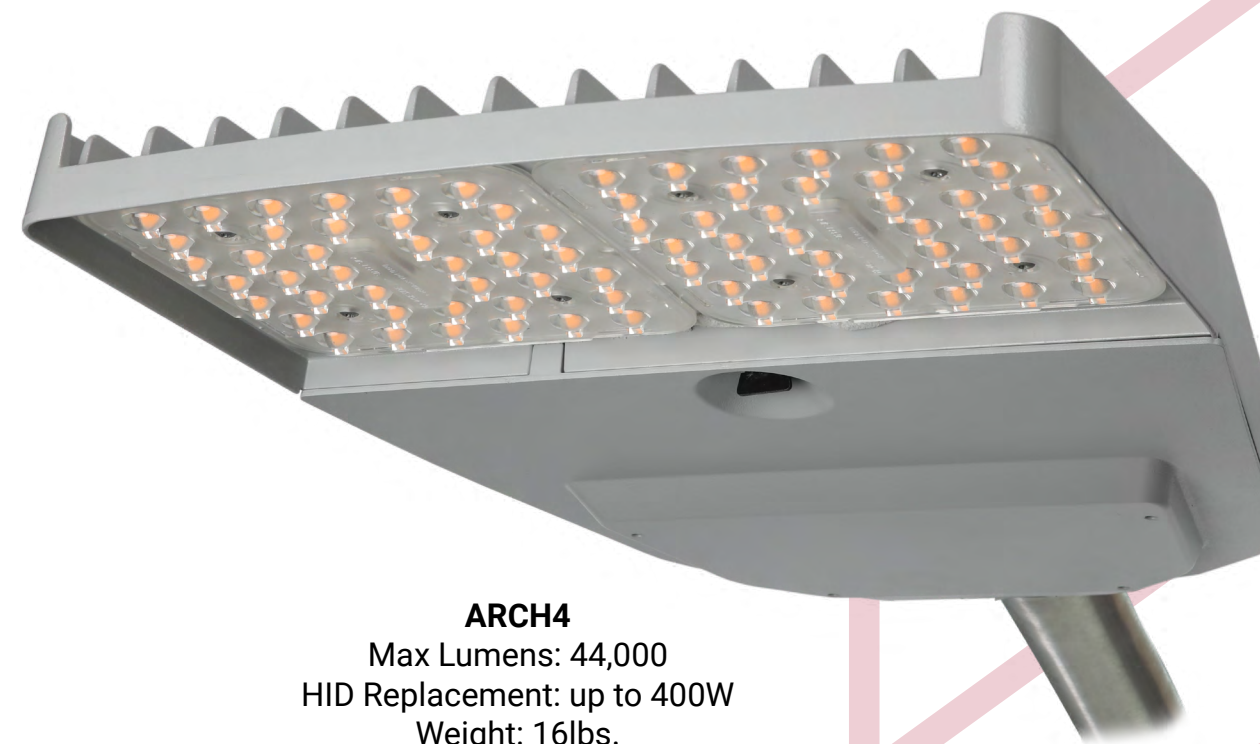

ARCH4
Max Lumens: 44,000
HID Replacement: up to 400W
Weight: 16lbs.

The Archeon Contemporary family delivers unmatched flexibility in solving roadway lighting application challenges.