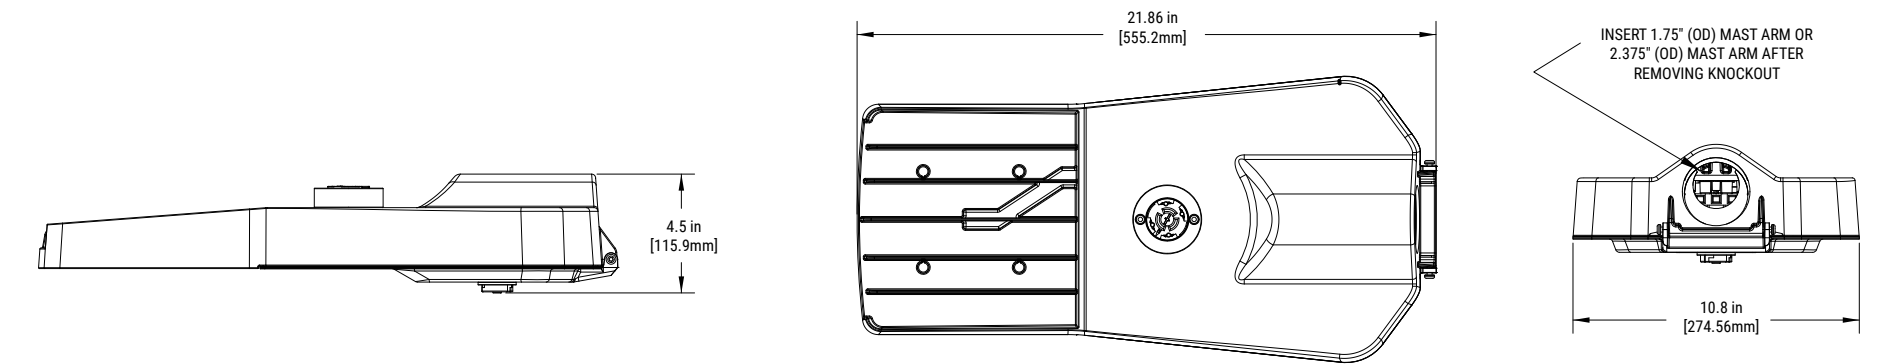

ARCH3 DIMENSIONAL DETAILS