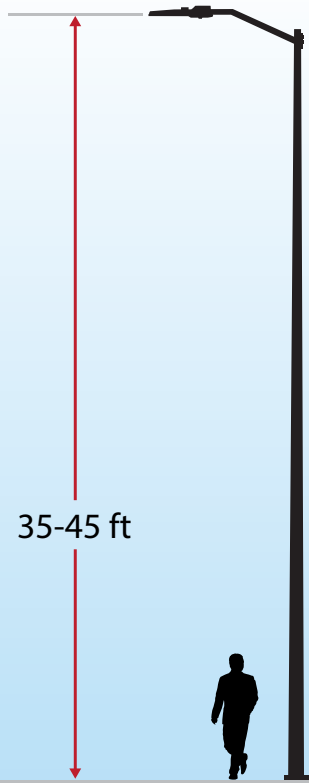

Archeon Contemporary Series

Replace 70-400W HID luminaires
with mounting heights up to 45 ft

ARCH4
HID Replacement:
up to 400W