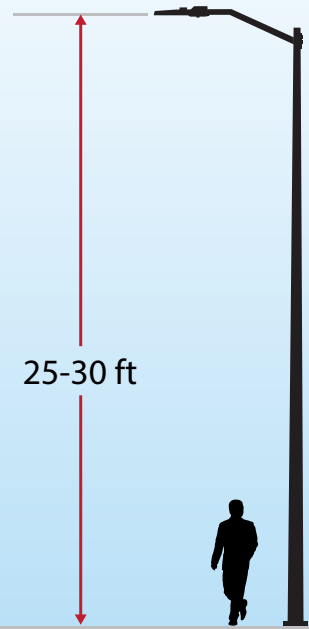

ARCH3
HID Replacement:
up to 250W