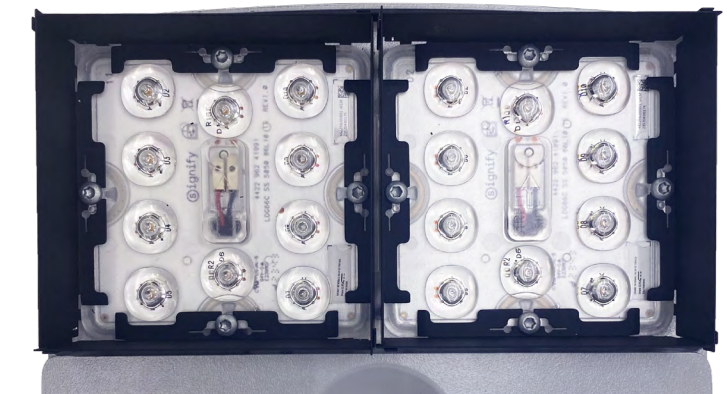

PERIMETER SHIELD

- Control light trespass in any direction with a configurable 4 piece kit