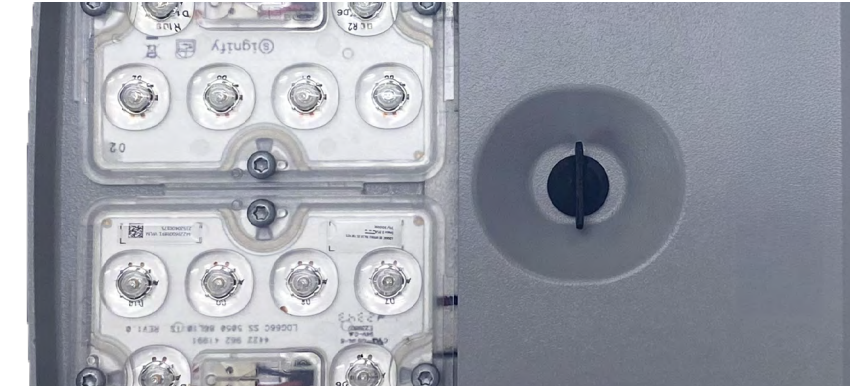

TOOL-LESS ENTRY STANDARD

- Designed with installer in mind
- Easy access to the electrical compartment