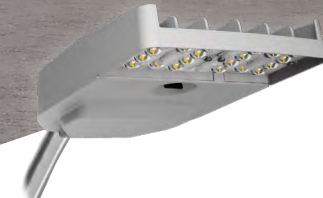

ARCH2

- 9,000-13,800 lms
- 60-110 W
- Up to 147 LPW
- 8 lbs