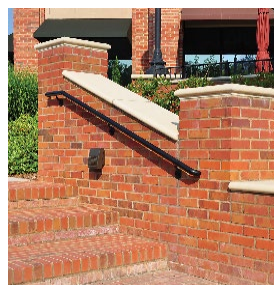

OUTDOOR STOCK LIGHTING

HID CONVERSION GUIDE

LUMARK

Lumark combines value-engineered specification-grade lighting features with market-leading retrofit solutions to enable contractors to get on and off the job quickly and deliver superior illumination coverage.

LUMARK AP

Lumark AP provides high-value outdoor lighting products that are always in stock and supported with decades of experience and expertise in the industry. Simple. Outdoor. Lighting.

HID Equivalent Metal Halide		70W – 100W	150W – 250W	250W – 400W	400W – 750W	750W – 1000W	1000W – 1250W	1250 - 1500W
Area & Site								
Prevail Discrete Series		PRV-P	✓ PA1A, PA1B	✓ PA1C, PA1D				
		PRV	✓ PA1A	✓ PA1B	✓ PA2A, PA2B			
		PRV-XL				✓ PA3A, PA3B, PA4A	✓ PA4B	
		PRV-Maxx				✓ PA6A	✓ PA6B	✓ PA6C
Prevail COB Series		PRV-P	✓ C10, C15	✓ C20, C25				
		PRV	✓ C15	✓ C25	✓ C40, C60			
		PRV-XL				✓ C75, C100, C125, C150	✓ C175	
		PRV-Maxx					✓ C200	✓ C225
LAS		LAS 45	✓ Position 8 - 9	✓ Position 4 - 7	✓ Position 0 - 3			
		LAS 100	✓ Position 8 - 9		✓ Position 4 - 7	✓ Position 0 - 3		