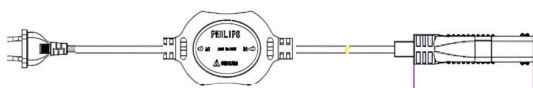

Connector required

Application Areas

- Creative lighting
- COVE lighting
- Furniture lighting
- Cabinets lighting

Specs

Wattage (W)	9W/m, 7.5W/m
Color Temperature (K)	3000K/ 4000K/ 6500K
Lumen Output (lm)	600lm/m, 350lm/m
Color Rendering Index (CRI)	80
Lifetime (hrs)	15,000 hrs
IP Rating	IP20