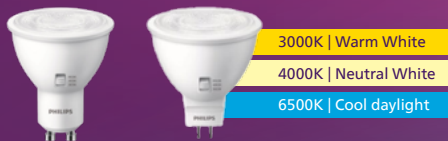

PHILIPS

Real pros make the 'switch' to Philips

2700K | Amber

3000K | Warm White

4000K | Neutral White

5000K | Daylight

6500K | Cool daylight

3000K | Warm White

4000K | Neutral White

6500K | Cool daylight

5 colour temperatures in one lamp

- Always the right colour and brightness

Smooth dimming

- Dim to create your ambience, shift from functional to inviting

EyeComfort

- High quality of light designed for the comfort of your eyes

Energy Saving

- High efficacy of 100lm/W

**REAL
PROS**
**REAL
QUALITY**

Signify Product Code	Description	Consumption W	Brightness lm	Base Cap	Lamp Width mm	Lamp Height mm	Lamp Shape	Customer Code	Box QTY
929003785219	LEDBulb 9W E27 DS FR DIM	9	900	E27	60	110	A60	5CT9WE27DIMA60	6
929003785319	LEDBulb 9W B22 DS FR DIM	9	900	B22	60	110	A60	5CT9WB22DIMA60	6
929003785419	LEDBulb 14W E27 DS FR DIM	14	1400	E27	60	110	A60	5CT14WE27DIMA60	6
929003785519	LEDBulb 14W B22 DS FR DIM	14	1400	B22	60	110	A60	5CT14WB22DIMA60	6

Signify Product Code	Description	Consumption W	Brightness lm	Base Cap	Lamp Width mm	Lamp Height mm	Lamp Shape	Customer Code	Box QTY
929003785619	LEDStick 10W E27 DS FR DIM	10	1000	E27	41	107	T40	5CT10WE27DIMIT40	6
929003785719	LEDStick 10W B22 DS FR DIM	10	1000	B22	41	107	T40	5CT10WB22DIMIT40	6
929003785819	LEDStick 14W E27 DS FR DIM	14	1400	E27	41	133	T42	5CT14WE27DIMIT42	6
929003785919	LEDStick 14W B22 DS FR DIM	14	1400	B22	41	133	T42	5CT14WB22DIMIT42	6