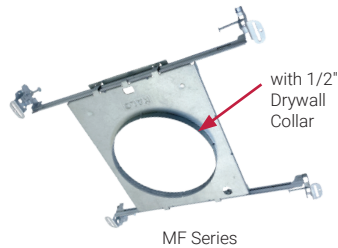

Quick and Easy Installation

MORE FLEXIBILITY!
SAVE TIME AND MONEY!

NO HOUSING NEEDED!

New Construction Mounting Frames and Smash Plate

For Installing Canless Downlights in New Construction

- Use HALO Mounting Frames/Smash Plates on your next new construction project
- Toolless thumbscrews hold remote driver/jbox to the frame during rough in
- **MF Series** - 4" & 6" rounds with 1/2" drywall collar
- **HL Series** - 4" & 6" rounds that convert to squares with corner knockouts
- **Smash Plate** - Our most cost-effective single frame solution that can fit 3", 4", or 6" HALO Canless Fixtures (convert 4" or 6" openings to squares with corner knockouts)

Catalog Number	Description	UPC
MF4RC	4" Round Mounting Frame with 1/2" Drywall Collar	080083268009
MF6RC	6" Round Mounting Frame with 1/2" Drywall Collar	080083268023
HL4RSMF	4" Round/Square Mounting Frame	080083876167
HL6RSMF	6" Round/Square Canless Mounting Frame	080083876181
SP346RS	3"/4"/6" Round/Square Smash Plate	080083288236