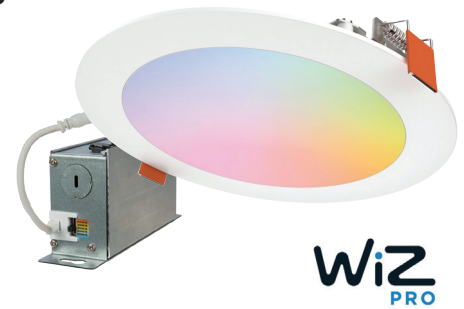

Catalog Number	Description	Finish	Selectable CCT	Voltage	Lumens	Watts	UPC	Energy Star ID
HLB4069WZRGBWMWR-C	4" Smart Slim Canless Downlight (WiZ Pro)	White	Full Colour & Tunable White (2200-6500K)	120V	600	9	080083256563	2408244
HLB6099WZRGBWMWR-C	6" Smart Slim Canless Downlight (WiZ Pro)	White	Full Colour & Tunable White (2200-6500K)	120V	974	11.2	080083256549	2408245

RL Smart Wi-Fi Recessed Baffle

LED TRIMS (Connected by WiZ Pro) - 4" & 5"/6"

- Set up with the WiZ app to wirelessly control lighting via WiZ app
- Fixtures provide 16 million colours and tunable white light from 2200-6500K
- Die-cast aluminum baffle trim reduces glare
- Includes LED Trim, E26 medium socket adapter, and mounting hardware (4" - friction blades and 5"/6" - torsion springs & friction blades)
- Wi-Fi® Control & Dimming to 5% via WiZ app, 50,000 hrs, 90+ CRI