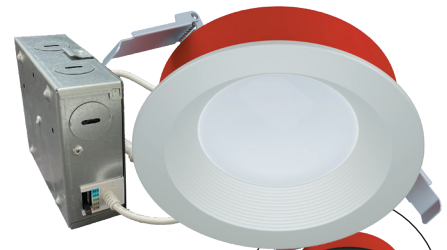

Catalog Number	Description	Finish	Replaces	Selectable CCT	Voltage	Lumens	Watts	UPC	Energy Star ID
RLFRC4FS	4" Fire Rated Baffle Downlight, white	White	70W	2700K-5000K	120V	1,000	11	080083295838	3549872
RLFRC6FS	6" Fire Rated Baffle Downlight, white	White	75W	2700K-5000K	120V	1,400	13	080083295852	3549873