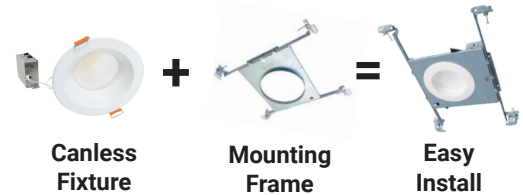

Quick and Easy Installation

MORE FLEXIBILITY!
SAVE TIME AND MONEY!

NO HOUSING NEEDED!

New Construction Mounting Frames and Smash Plate

For Installing Canless Downlights in New Construction

- Use HALO Mounting Frames/Smash Plates on your next new construction project
- Toolless thumbscrews hold remote driver/jbox to the frame during rough in
- **MF Series** - 4" & 6" rounds with 1/2" drywall collar
- **HL Series** - 4" & 6" rounds that convert to squares with corner knockouts
- **Smash Plate** - Our most cost-effective single frame solution that can fit 3", 4", or 6" HALO Canless Fixtures (convert 4" or 6" openings to squares with corner knockouts)