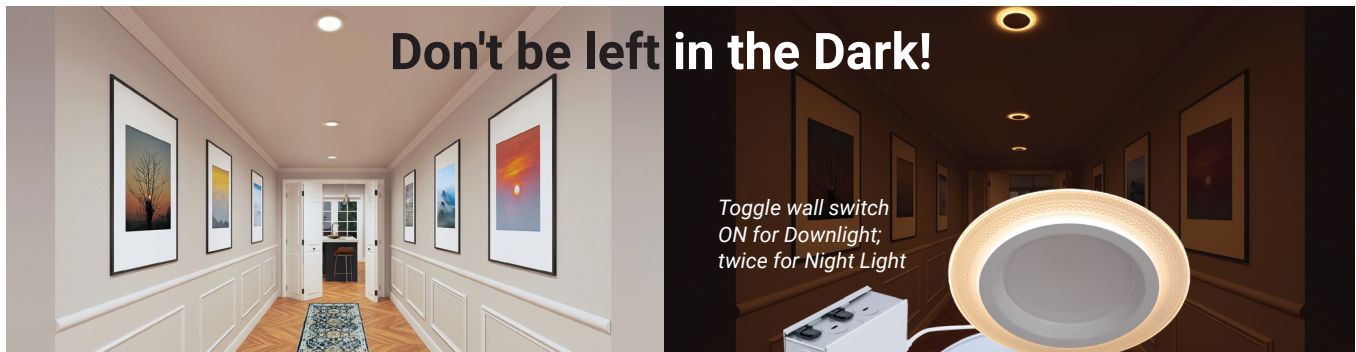

Canless LED Downlights

RL-DM/RL Night Light CANLESS DOWNLIGHTS & RECESSED LED TRIMS - 4" & 6"

- 2 Modes: Downlight for general illumination and Night Light with gentle glow (2000K)
- Dead-front plastic trim with smooth splay and curved lens
- 6-Position Switch: 5 Colour Field-Selectable (27/30/35/40/5000K) + Dim-to-Warm (3000K dims to 1800K); Night Light CCT: Warm glow 2000K
- 5% Dimming (Phase Cut LE/TE), 70,000 hrs, 90+ CRI