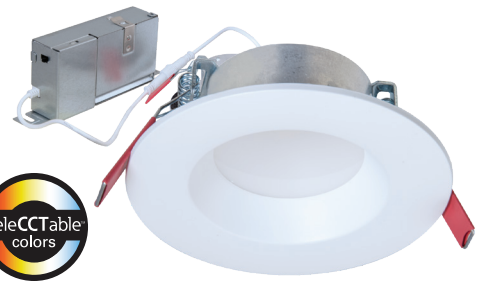

LT-DM Recessed Baffle & Smooth Splay Trim CANLESS DOWNLIGHTS - 3", 4", & 6"

- Closely mirrors the RL-DM design with simplified features for maximum savings
- Dead-front plastic trim in either baffle or smooth splay and flat lens
- 5 Colour Field-Selectable in 27/30/35/40/5000K
- Includes LED downlight and remote driver/junction box with mounting bar
- 10% Dimming (Phase Cut LE/TE), 35,000 hrs, 90+ CRI

Catalog Number	Description	Replaces	Selectable CCT	Voltage	Lumens	Watts	UPC	Energy Star ID
LTC305FSSB	3" Baffle	60W	2700K-5000K	120V	550	6	080083297047	3557102
LTC406FSSB	4" Baffle	60W	2700K-5000K	120V	650	7.2	080083297061	3557103
LTC608FSSB	6" Baffle	60W	2700K-5000K	120V	750	8.5	080083297085	3557105

Accessories (optional)

Catalog Number	Description	Finish	UPC
LT30MW	3" Smooth Splay Overlay	Matte White	080083297528
LT40MW	4" Smooth Splay Overlay	Matte White	080083297542
LT60MW	6" Smooth Splay Overlay	Matte White	080083297566

RL-DM Recessed Baffle Trim CANLESS DOWNLIGHTS - 4" & 6"

- The perfect balance of value and visual comfort, available as a canless direct mount
- Die-cast aluminum baffle trim with curved lens and selectable lumen options
- 6-Position Switch: 5 Colour Field-Selectable (27/30/35/40/5000K) + Dim-to-Warm (3000K dims to 1800K)
- LED downlight with remote driver/junction box
- 5% Phase Cut (LE/TE) Dimming, 70,000 hrs, 90+ CRI