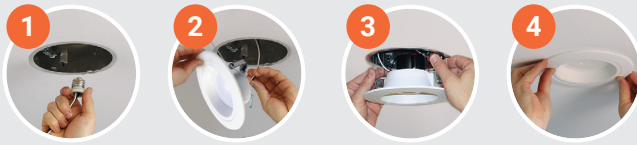

HALO RECESSED LED TRIMS

Maximum energy savings with easy installation!

- Compatible with most recessed housings and sizes
- Suitable for new construction and remodel
- Replaces traditional incandescent lighting

Quick and Easy Installation