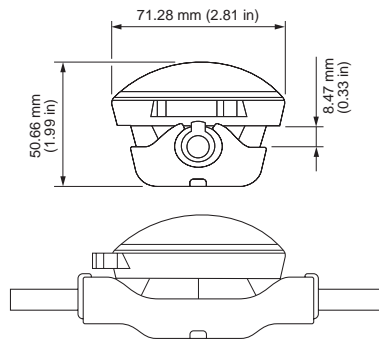

Dome Lens with Trim Ring