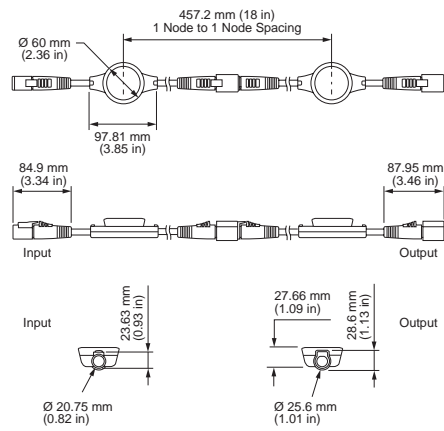

Dimensions and Configurations

Nodes—Clear Flat Lens