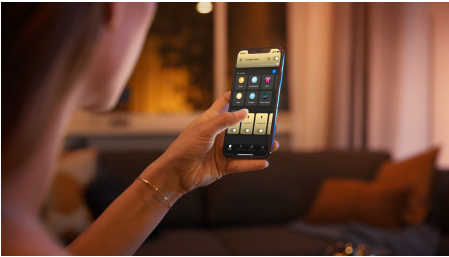

Easy smart lighting

Add a smart candelabra bulb with warm white to cool daylight to help you relax, read, concentrate, or energize. Control instantly via Bluetooth in one room or pair with a Hue Bridge to unlock the full suite of features.

Easy smart lighting

- Control up to 10 lights with the Bluetooth app
- Control lights with your voice*
- Set the right mood with warm to cool white light
- Get the perfect light recipes for your daily activities
- Unlock the full suite of smart lighting features with the Bridge

Highlights

Control up to 10 lights with the Bluetooth app

With the Hue Bluetooth app, you can control your Hue smart lights in a single room of your home. Add up to 10 smart lights and control them all with just the touch of a button on your mobile device.

Unlock the full suite of smart lighting features with the Bridge

The Bridge unlocks the features that make smart lighting truly smart — away-from-home control, voice control, automated lighting, and much more. Add a Bridge to your setup to create immersive experiences, tap into technology that's secure and reliable, and more. The Bridge is the key to smart lighting like you've never seen before.