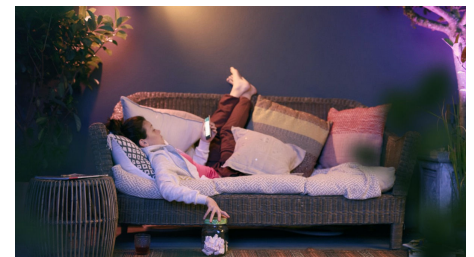

Warm to cool white light

Extend your evenings with Philips Hue outdoor lighting. Set the right ambiance on your patio, balcony or porch and relax. From the warm white light of a summer sun, to the ice cool daylight of winter: you can enjoy any shade of white light to fit your mood throughout the year.

Special occasions

Family or friends coming over? Set your outdoor lights to match the occasion. Whether it's a cozy dinner on the balcony, a BBQ on the patio or party in the backyard, you can add a touch of magic to every get-together with Philips Hue. Create colorful scenes or slow-moving dynamic effects to enjoy these special moments to the fullest.