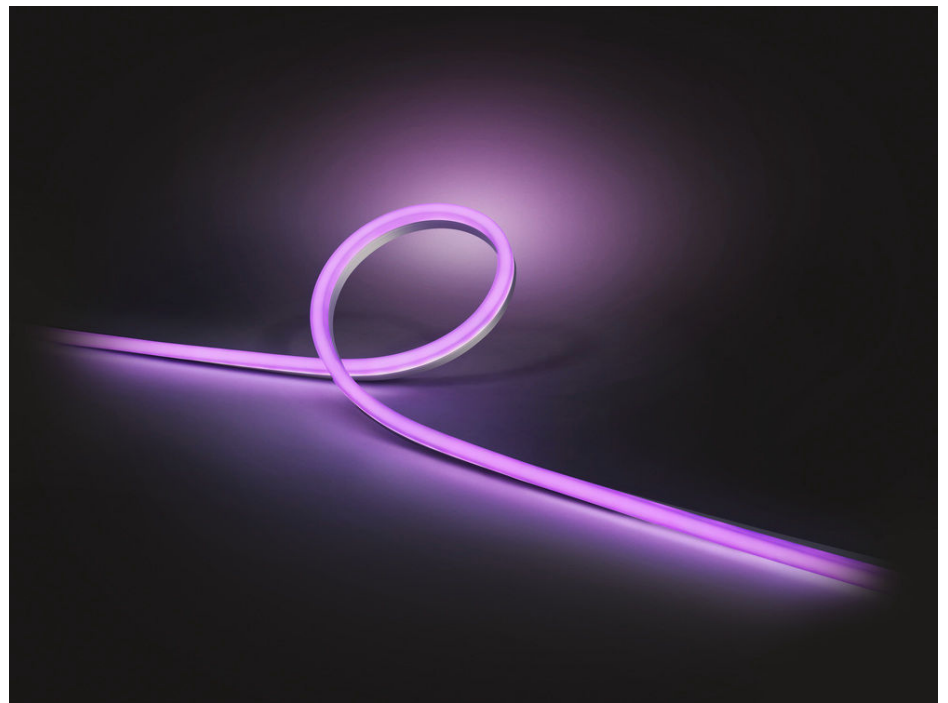

Limitless possibilities

Expand your outdoors with a Philips Hue Lightstrip Outdoor 5 meter and bring ambiance to places you were not able to before. Flexible in nature and with perfect diffused light, the lightstrip is ideal for direct and indirect use.